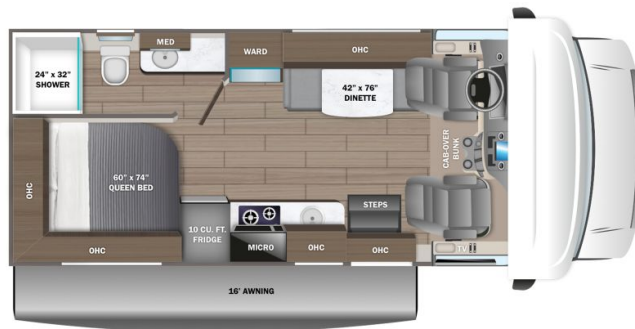

\$551 Bi-Weekly

SPECIFICATIONS

Year	2025
Manufacturer	JAYCO
Brand	REDHAWK SE
Model	22EF
Type	Motorhome
Class	C
Fuel Type	GAS
Status	New
Stock #	22879
Financing Available	✘
Warranty Available	✘
Odometer	680 kms.
VIN	1FDWE3FN1SDD32035
Chassis	N/A
Engine	N/A
Transmission	N/A
Suspension	N/A
Leveling	N/A
Exterior Length	24.8 ft.
Dry Weight	N/A lbs.
Sleeping Capacity	6 person(s)
Interior Colour	Ashbrook
Exterior Colour	White
Slideouts	1

Disclaimer: Product information, pricing and photos are as accurate as possible and are subject to change without notice.

SELLING FEATURES

Introducing the 2025 Redhawk SE 22EF, made by Jayco, The Redhawk SE 22EF fits your needs and makes your journey just as enjoyable as your destination. This C class motorhome sleeps up to 6 people. The Redhawk SE 22EF rides on a Ford E-450 chassis, powered by a 325HP 7.3L V-8 engine with a 6 speed...