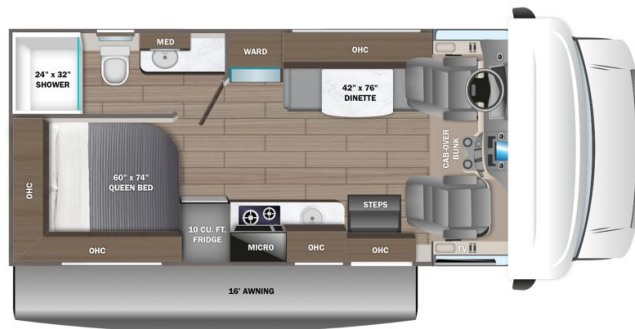

Originally \$161,900.00

\$542 Bi-Weekly

SPECIFICATIONS

Year	2025
Manufacturer	JAYCO
Brand	REDHAWK SE
Model	22EF
Type	Motorhome
Class	C
Fuel Type	GAS
Status	New
Stock #	22879
Financing Available	✘
Warranty Available	✘
Odometer	680 kms.
VIN	1FDWE3FN1SDD32035
Chassis	N/A
Engine	N/A
Transmission	N/A
Suspension	N/A
Leveling	N/A
Exterior Length	24.8 ft.
Dry Weight	N/A lbs.
Sleeping Capacity	6 person(s)
Interior Colour	Ashbrook
Exterior Colour	White
Slideouts	1

Disclaimer: Product information, pricing and photos are as accurate as possible and are subject to change without notice.

SELLING FEATURES

Introducing the 2025 Redhawk SE 22EF, made by Jayco, The Redhawk SE 22EF fits your needs and makes your journey just as enjoyable as your destination. This C class motorhome sleeps up to 6 people. The Redhawk SE 22EF rides on a Ford E-450 chassis, powered by a 325HP 7.3L V-8 engine with a 6 speed...