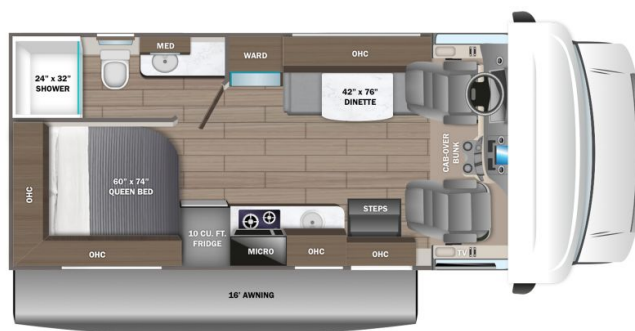

## 2025 JAYCO REDHAWK SE 22EF

### SPECIFICATIONS

Year	2025
Manufacturer	JAYCO
Brand	REDHAWK SE
Model	22EF
Type	Motorhome
Class	C
Fuel Type	GAS
Status	New
Stock #	22880
Financing Available	✘
Warranty Available	✘
Odometer	660 kms.
VIN	1FDWE3FN5SDD32037
Chassis	N/A
Engine	N/A
Transmission	N/A
Suspension	N/A
Leveling	N/A
Exterior Length	24.8 ft.
Dry Weight	N/A lbs.
Sleeping Capacity	6 person(s)
Interior Colour	Ashbrook
Exterior Colour	White
Slideouts	N/A

### SELLING FEATURES

Introducing the 2025 Redhawk SE 22EF, made by Jayco, The Redhawk SE 22EF fits your needs and makes your journey just as enjoyable as your destination. This C class motorhome sleeps up to 6 people. The Redhawk SE 22EF rides on a Ford E-450 chassis, powered by a 325HP 7.3L V-8 engine with a 6 speed...