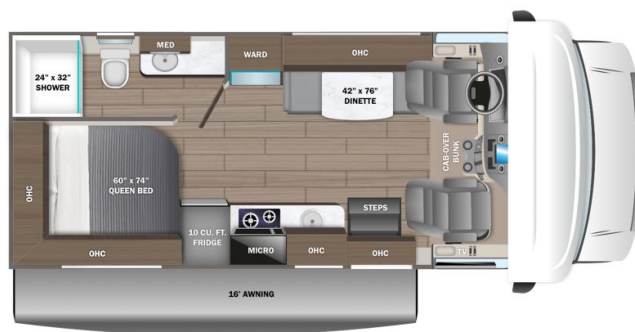

\$551 Bi-Weekly

SPECIFICATIONS

| | |
|---------------------|-------------------|
| Year | 2025 |
| Manufacturer | JAYCO |
| Brand | REDHAWK SE |
| Model | 22EF |
| Type | Motorhome |
| Class | C |
| Fuel Type | GAS |
| Status | New |
| Stock # | 22880 |
| Financing Available | ✘ |
| Warranty Available | ✘ |
| Odometer | 659 kms. |
| VIN | 1FDWE3FN5SDD32037 |
| Chassis | N/A |
| Engine | N/A |
| Transmission | N/A |
| Suspension | N/A |
| Leveling | N/A |
| Exterior Length | 24.8 ft. |
| Dry Weight | N/A lbs. |
| Sleeping Capacity | 6 person(s) |
| Interior Colour | Ashbrook |
| Exterior Colour | White |
| Slideouts | N/A |

Disclaimer: Product information, pricing and photos are as accurate as possible and are subject to change without notice.

SELLING FEATURES

Introducing the 2025 Redhawk SE 22EF, made by Jayco, The Redhawk SE 22EF fits your needs and makes your journey just as enjoyable as your destination. This C class motorhome sleeps up to 6 people. The Redhawk SE 22EF rides on a Ford E-450 chassis, powered by a 325HP 7.3L V-8 engine with a 6 speed...