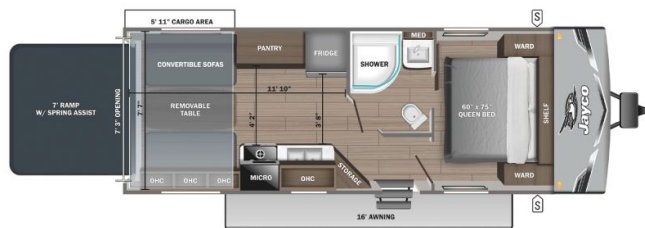

## 2025 JAYCO JAY FLIGHT SLX 236TH

**\$44,990.00**

Originally \$57,950.00

\$211 Bi-Weekly

### SPECIFICATIONS

Year	2025
Manufacturer	JAYCO
Brand	JAY FLIGHT SLX
Model	236TH
Type	Toy Hauler
Status	New
Stock #	22883
Financing Available	✘
Warranty Available	✘
Suspension	N/A
Leveling	N/A
Exterior Length	28.4 ft.
Dry Weight	5423 lbs.
Sleeping Capacity	4 person(s)
Interior Colour	Classic Farmhouse
Exterior Colour	White / Gray
Slideouts	N/A