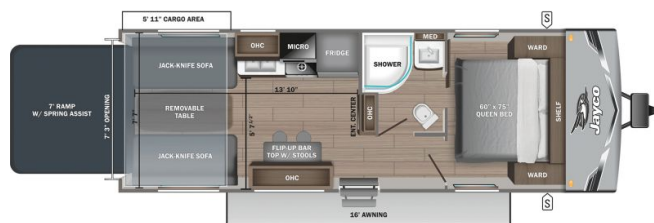

SICARD RV

sales.leads.focusrv@sicardrv.com 1-800-688-2210
7526 Regional Road 20, West Lincoln, ON L0R 2A0
Local 1-905-957-3344 | www.sicardrv.com

2025 JAYCO JAY FLIGHT SLX 265TH

SPECIFICATIONS

Year	2025
Manufacturer	JAYCO
Brand	JAY FLIGHT SLX
Model	265TH
Type	Toy Hauler
Status	New
Stock #	22884
Financing Available	✘
Warranty Available	✘
Suspension	N/A
Leveling	N/A
Exterior Length	30.4 ft.
Dry Weight	5675 lbs.
Sleeping Capacity	4 person(s)
Interior Colour	Classic Farmhouse
Exterior Colour	White / Gray
Slideouts	N/A

Disclaimer: Product information, pricing and photos are as accurate as possible and are subject to change without notice.

SELLING FEATURES

Introducing the 2025 Jay Flight SLX 265TH, made by Jayco. The Jay Flight SLX 265TH travel trailer provides you with all of the comforts you need. This toy hauler travel trailer sleeps up to 4 people. Inside this Jay Flight SLX 265TH, you will find two jack-knife seat that convert into another sle...