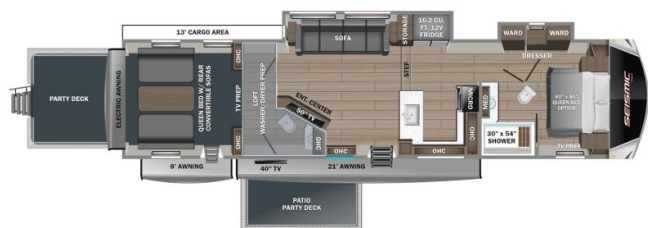

\$588 Bi-Weekly

SPECIFICATIONS

Year	2025
Manufacturer	JAYCO
Brand	SEISMIC
Model	413
Type	Toy Hauler
Status	New
Stock #	22903
Financing Available	✘
Warranty Available	✘
Suspension	N/A
Leveling	N/A
Exterior Length	46.1 ft.
Dry Weight	15493 lbs.
Sleeping Capacity	8 person(s)
Interior Colour	Vintage Farmhouse
Exterior Colour	White
Slideouts	2

3 AXLES

Disclaimer: Product information, pricing and photos are as accurate as possible and are subject to change without notice.

SELLING FEATURES

Introducing the 2025 Seismic 413 make by Jayco. The Seismic 413 offers the ability to sleep in comfort and bring all the toys along for the ride. This toy hauler fifth wheel sleeps up to 8 people. Inside this Seismic 413, you will find a power lift bunk in the cargo bay providing additional sleep...