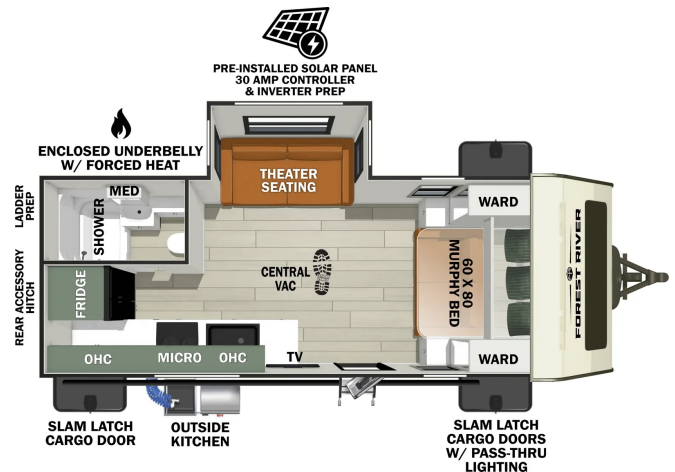

SPECIFICATIONS

Year	2025
Manufacturer	FOREST RIVER
Brand	NO BOUNDARIES
Model	NO BO 20.1
Type	Travel Trailer
Status	New
Stock #	SV026380
Financing Available	✓
Warranty Available	✓
Suspension	N/A
Leveling	N/A
Exterior Length	.0 ft.
Dry Weight	5455 lbs.
Sleeping Capacity	N/A person(s)
Interior Colour	Mossy Cloud
Exterior Colour	N/A
Slideouts	N/A

Disclaimer: Product information, pricing and photos are as accurate as possible and are subject to change without notice.

SELLING FEATURES

Hitch Weight: 650 lb.

UVW: 4,983 lb.

CCC: 1,500 lb.

Exterior Length: 24' 3"

C Series Package:

- C-Series Package (Required)
- Laminated Wall w/ Aluminum Construction & Azdel Composite Substrate
- Pass Thru Lighting
- Fully Enclosed Underbelly w/ Radiant Foil for Added Insulation
- Cold Weather Package: 12V Heated Tank Pads & Forced Air
- TPMS w/ Wireless Display
- Battery Disconnect
- 15K Air Conditioner
- Central Vacuum System & Hose Kit
- C-Series Versatile Dinette Leg Mechanism (Where Applicable)
- C-Series Queen Bed
- C-Series 2" Receiver for Exterior Storage Solutions (Where Applicable)

- C-Series Rugged Tire & Wheel Package (Spare Tire Included)
- C-Series All In One: Microwave & Airfryer
- C-Series Multifunctional Sink for Maximum Kitchen Utilization (Where Applicable)
- C-Series Solar Package: 200W Panel 30A Charge Controller 2000W Inverter Prep
- C-Series Solid Surface Entry Steps
- C-Series Furniture System - Innovative Jackknife Sofa Design & Theater Seating (Where Applicable)
- C-Series Manual Stabilizer Jack Impact Bit
- C-Series Bluetooth Speaker
- C-Series Outdoor Kitchen
- C-Series Fiberglass Front Cap