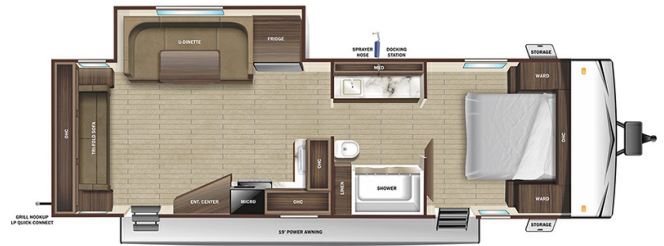

SPECIFICATIONS

Year	2025
Manufacturer	STARCRAFT
Brand	AUTUMN RIDGE
Model	26RLS
Type	Travel Trailer
Status	New
Stock #	S7BS5058
Financing Available	✓
Warranty Available	✓
Suspension	N/A
Leveling	N/A
Exterior Length	30.1 ft.
Dry Weight	5860 lbs.
Sleeping Capacity	6 person(s)
Interior Colour	N/A
Exterior Colour	Aluminum
Slideouts	1

Disclaimer: Product information, pricing and photos are as accurate as possible and are subject to change without notice.

SELLING FEATURES

Specifications and Features:

- Length (ft): 30'1"
- Width (ft): 8'0"
- Height (ft): 11'0"
- Interior Height (ft): 6'9"
- GVWR (lbs): 7500
- Dry Weight (lbs): 5860
- Payload Capacity (lbs): 1640
- Hitch Weight (lbs): 740
- Number Of Fresh Water Holding Tanks: 1
- Total Fresh Water Tank Capacit...