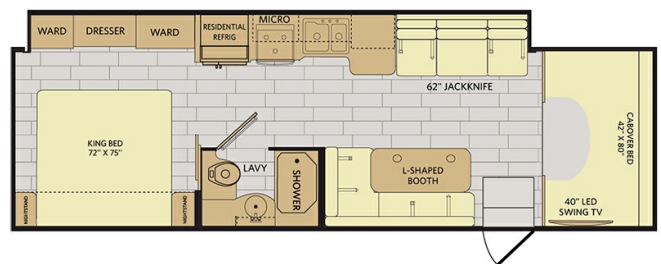

WOODY'S RV WORLD RED DEER

webleads@woodysrvreddeer.dsmessage.com 1-800-267-8253

71 Burnt Park Drive, Red Deer, AB T4P 0J7

Local 1-403-346-1130 | Fax 1-403-341-4380 | <https://www.woodysrv.com/>

2017 FLEETWOOD JAMBOREE 30F

MSRP $99,980.00

$450 Bi-Weekly

$0 down @ 7.99% APR for 60/156 months

($33,040 C.O.B.) O.A.C.

Woody's Price $89,980.00

SPECIFICATIONS

Year	2017
Manufacturer	FLEETWOOD
Brand	JAMBOREE
Model	30F
Type	Motorhome
Class	C
Fuel Type	Gas
Status	PreOwned
Stock #	49810
Financing Available	✓
Warranty Available	For Purchase
Odometer	33196 kms.
VIN	1FDXE4FS8HDC34600
Chassis	Ford E450
Engine	305HP V10
Transmission	AUTO
Suspension	N/A
Leveling	N/A
Exterior Length	31.7 ft.
Dry Weight	14500 lbs.
Sleeping Capacity	8 person(s)
Interior Colour	N/A
Exterior Colour	Fiberglass
Slideouts	1

Disclaimer: Product information, pricing and photos are as accurate as possible and are subject to change without notice.

SELLING FEATURES

Specifications and Features:

- Chassis Brand: Ford
- Engine Type: V10
- Chassis Model: E450
- Cylinders: 10
- Horsepower (bhp): 305
- Torque (Ft Lbs): 420
- Fuel Type: Gas
- Transmission Brand: TorqShift
- Transmission Type: Automatic
- Number Of Speeds: 5
- Driveline Type: 4X2
- Length (ft):...

OPTIONS & EQUIPMENT

- 1 BUNK BEDS
- SLEEPING AREAS 3
- FRONT OVERHEAD BUNK
- KIND BED
- CD/DVD PLAYER
- 1 TV
- SIZE OF TV 40 INCH
- 2 DOOR FRIDGE
- SIZE IN CU FT 11
- MIRCOWAVE