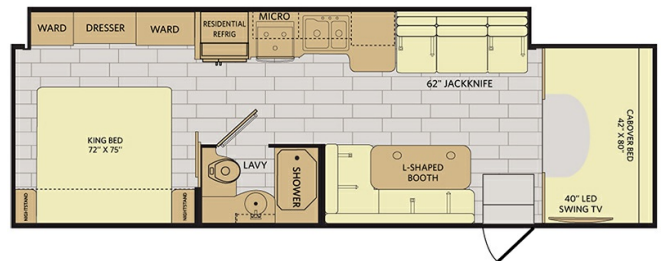

### SPECIFICATIONS

Year	2017
Manufacturer	FLEETWOOD
Brand	JAMBOREE
Model	30F
Type	Motorhome
Class	C
Fuel Type	Gas
Status	PreOwned
Stock #	49810
Financing Available	✓
Warranty Available	For Purchase
Odometer	33174 kms.
VIN	1FDXE4FS8HDC34600
Chassis	Ford E450
Engine	305HP V10
Transmission	AUTO
Suspension	N/A
Leveling	N/A
Exterior Length	31.7 ft.
Dry Weight	14500 lbs.
Sleeping Capacity	8 person(s)
Interior Colour	N/A
Exterior Colour	Fiberglass
Slideouts	1