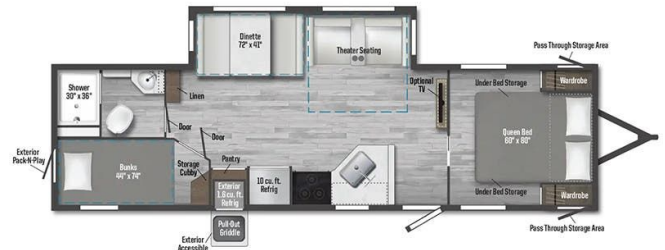

## 2024 WINNEBAGO ACCESS 30BH

### SPECIFICATIONS

|                     |                |
|---------------------|----------------|
| Year                | 2024           |
| Manufacturer        | WINNEBAGO      |
| Brand               | ACCESS         |
| Model               | 30BH           |
| Type                | Travel Trailer |
| Status              | PreOwned       |
| Stock #             | 22871          |
| Financing Available | ✘              |
| Warranty Available  | ✘              |
| Suspension          | N/A            |
| Leveling            | N/A            |
| Exterior Length     | 33.2 ft.       |
| Dry Weight          | 7204 lbs.      |
| Sleeping Capacity   | 8 person(s)    |
| Interior Colour     | Tan            |
| Exterior Colour     | White / Gray   |
| Slideouts           | 1              |

### SELLING FEATURES

Introducing the 2024 Access 30BH, from Winnebago. The Access 30BH is a great way to introduce your family to the RV lifestyle. This travel trailer sleeps up to 8 people. Inside the Access 30BH, you will find a four seat bench dinette that converts into a bed providing additional sleeping space wh...

### OPTIONS & EQUIPMENT

- FRONT POWER TONGUE JACK
- SPARE TIRE
- EXTERIOR KITCHEN
- THEATER SEAT SOFA
- FOUR SEAT BENCH DINETTE
- MICROWAVE
- 3-BURNER STOVE TOP
- BUNK BEDS
- POWER AWNING
- QUEEN BED

Powered by focusRV