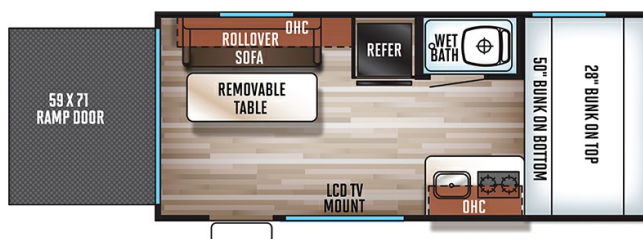

2017 FOREST RIVER WOLF PUP 17RP

\$18,995.00

SPECIFICATIONS

Year	2017
Manufacturer	FOREST RIVER
Brand	WOLF PUP
Model	17RP
Type	Toy Hauler
Status	PreOwned
Stock #	P2905A
Financing Available	✓
Warranty Available	✓
Suspension	N/A
Leveling	N/A
Exterior Length	20.2 ft.
Dry Weight	3031 lbs.
Sleeping Capacity	5 person(s)
Interior Colour	N/A
Exterior Colour	Fiberglass
Slideouts	N/A

Disclaimer: Product information, pricing and photos are as accurate as possible and are subject to change without notice.

SELLING FEATURES

Specifications and Features:

- Length (ft): 20'2"
- Width (ft): 7'1"
- Height (ft): 9'11"
- Interior Height (ft): 6'6"
- GVWR (lbs): 5480
- Dry Weight (lbs): 3031
- Payload Capacity (lbs): 2449
- Hitch Weight (lbs): 400
- Number Of Fresh Water Holding Tanks: 1
- Total Fresh Water Tank Capacit...