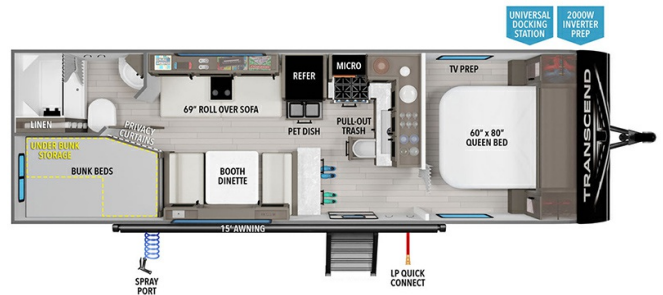

SPECIFICATIONS

| | |
|---------------------|----------------|
| Year | 2025 |
| Manufacturer | GRAND DESIGN |
| Brand | TRNSCD XPLOR |
| Model | 24BHX |
| Type | Travel Trailer |
| Status | New |
| Stock # | 12869 |
| Financing Available | ✓ |
| Warranty Available | ✓ |
| Suspension | N/A |
| Leveling | N/A |
| Exterior Length | 29.9 ft. |
| Dry Weight | 5756 lbs. |
| Sleeping Capacity | 10 person(s) |
| Interior Colour | N/A |
| Exterior Colour | Aluminum |
| Slideouts | N/A |

Disclaimer: Product information, pricing and photos are as accurate as possible and are subject to change without notice.

SELLING FEATURES

Specifications and Features:

- Length (ft): 29'11"
- Width (ft): 8'0"
- Height (ft): 11'0"
- Interior Height (ft): 6'6"
- GVWR (lbs): 6995
- Dry Weight (lbs): 5756
- Hitch Weight (lbs): 583
- Number Of Fresh Water Holding Tanks: 1
- Total Fresh Water Tank Capacity (gal): 56
- Number Of Gray W...