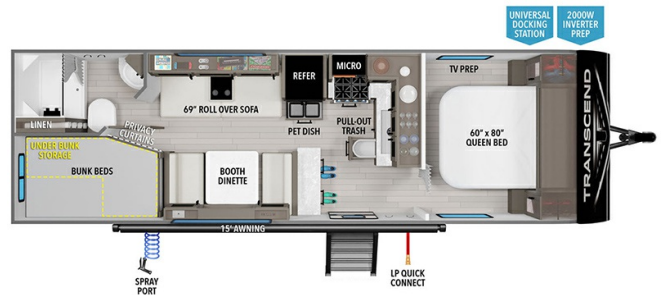

SPECIFICATIONS

Year	2025
Manufacturer	GRAND DESIGN
Brand	TRNSCD XPLOR
Model	24BHX
Type	Travel Trailer
Status	New
Stock #	12869
Financing Available	✓
Warranty Available	✓
Suspension	N/A
Leveling	N/A
Exterior Length	29.9 ft.
Dry Weight	5756 lbs.
Sleeping Capacity	10 person(s)
Interior Colour	N/A
Exterior Colour	Aluminum
Slideouts	N/A

Disclaimer: Product information, pricing and photos are as accurate as possible and are subject to change without notice.

SELLING FEATURES

Specifications and Features:

- Length (ft): 29'11"
- Width (ft): 8'0"
- Height (ft): 11'0"
- Interior Height (ft): 6'6"
- GVWR (lbs): 6995
- Dry Weight (lbs): 5756
- Hitch Weight (lbs): 583
- Number Of Fresh Water Holding Tanks: 1
- Total Fresh Water Tank Capacity (gal): 56
- Number Of Gray W...