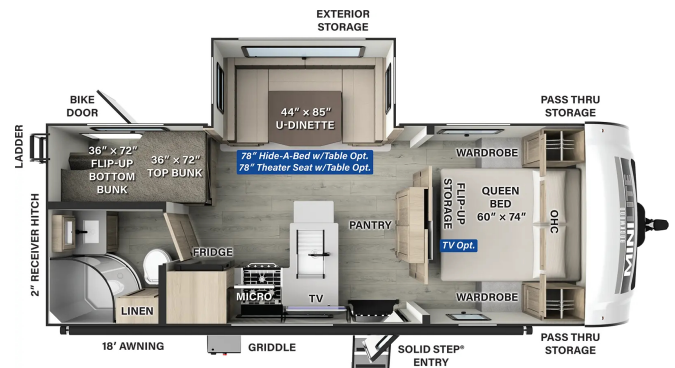

Disclaimer: Product information, pricing and photos are as accurate as possible and are subject to change without notice.