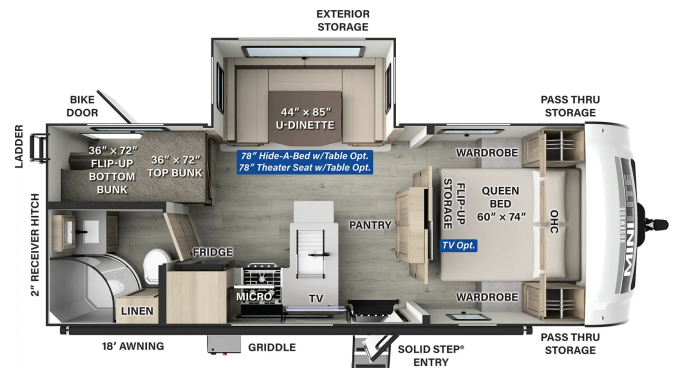

2025 FOREST RIVER ROCKWOOD MINI LITE 2520BH

\$35,992.00

Originally \$53,326.10

SPECIFICATIONS

Year	2025
Manufacturer	FOREST RIVER
Brand	ROCKWOOD MINI LITE
Model	2520BH
Type	Travel Trailer
Status	New
Stock #	SD461961
Financing Available	✓
Warranty Available	✓
Suspension	N/A
Leveling	N/A
Exterior Length	25.9 ft.
Dry Weight	5535 lbs.
Sleeping Capacity	N/A person(s)
Interior Colour	Sedona-Stone
Exterior Colour	N/A
Slideouts	1

Disclaimer: Product information, pricing and photos are as accurate as possible and are subject to change without notice.

SELLING FEATURES

Exterior Features:

- Power Awning w/ Adjustable Rain Dump & LED Lighting
- Tinted Frameless Windows
- Magnetic Compartment Door Catches
- Exterior Battery Disconnect Switch
- Cable & Satellite Hookup
- Side Solar Prep
- Outside Griddle w/ LP Hook Up
- Friction Hinge Entrance Door with Window ...