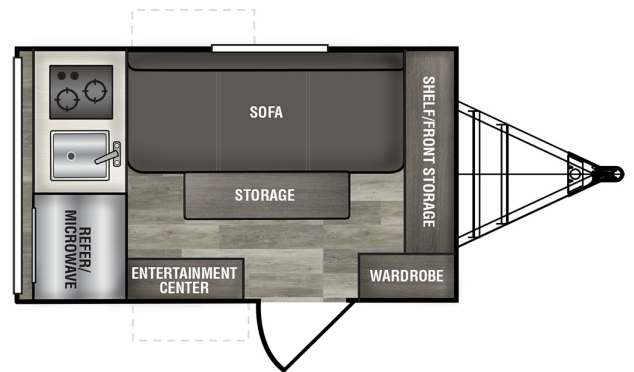

ON ORDER UNIT

2025 RIVERSIDE XPLOER 511

SPECIFICATIONS

Year	2025
Manufacturer	RIVERSIDE
Brand	XPLOER
Model	511
Type	Travel Trailer
Status	New
Stock #	8599
Financing Available	✘
Warranty Available	✘
Suspension	N/A
Leveling	N/A
Exterior Length	.0 ft.
Dry Weight	1540 lbs.
Sleeping Capacity	N/A person(s)
Interior Colour	N/A
Exterior Colour	N/A
Slideouts	N/A