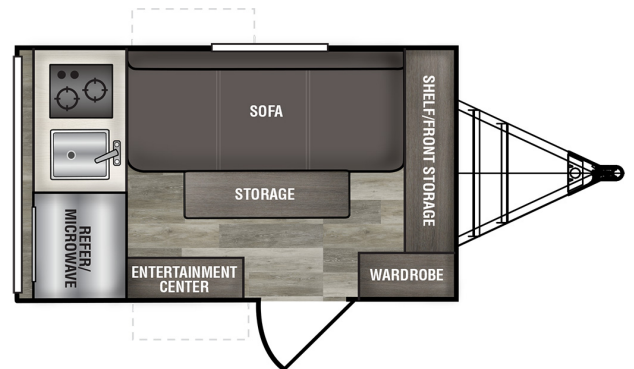

## 2025 RIVERSIDE XPLOER 511

### SPECIFICATIONS

Year	2025
Manufacturer	RIVERSIDE
Brand	XPLOER
Model	511
Type	Travel Trailer
Status	New
Stock #	8599
Financing Available	✓
Warranty Available	✓
Suspension	N/A
Leveling	N/A
Exterior Length	.0 ft.
Dry Weight	1540 lbs.
Sleeping Capacity	N/A person(s)
Interior Colour	N/A
Exterior Colour	N/A
Slideouts	N/A