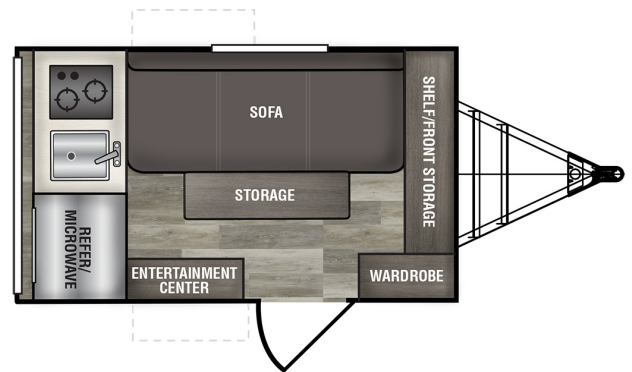

SPECIAL UNIT
\$19,900.00

Originally \$21,900

\$110 Bi-Weekly
2025 RIVERSIDE XPLOER 511
SPECIFICATIONS

| | |
|---------------------|----------------|
| Year | 2025 |
| Manufacturer | RIVERSIDE |
| Brand | XPLOER |
| Model | 511 |
| Type | Travel Trailer |
| Status | New |
| Stock # | 8599 |
| Financing Available | ✓ |
| Warranty Available | ✓ |
| Suspension | N/A |
| Leveling | N/A |
| Exterior Length | .0 ft. |
| Dry Weight | 1540 lbs. |
| Sleeping Capacity | N/A person(s) |
| Interior Colour | N/A |
| Exterior Colour | N/A |
| Slideouts | N/A |