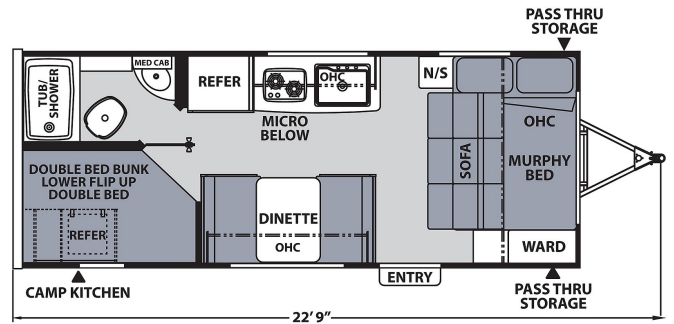

ON ORDER UNIT

\$41,690.00

Originally \$41,690.00

2025 COACHMEN APEX NANO 186 BH

SPECIFICATIONS

Year	2025
Manufacturer	COACHMEN
Brand	APEX NANO
Model	186 BH
Type	Travel Trailer
Status	New
Stock #	7239
Financing Available	✘
Warranty Available	✘
Suspension	N/A
Leveling	N/A
Exterior Length	.0 ft.
Dry Weight	N/A lbs.
Sleeping Capacity	N/A person(s)
Interior Colour	CASINO
Exterior Colour	WHITE
Slideouts	N/A