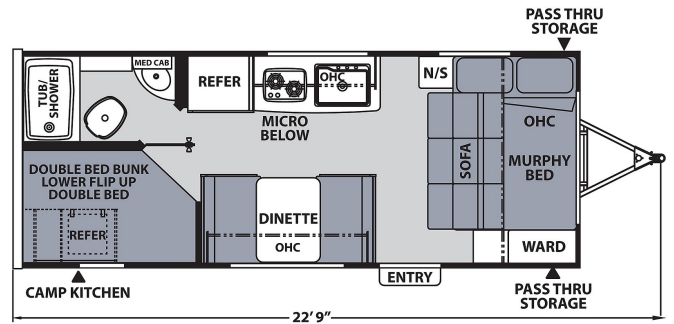

ON ORDER UNIT

\$41,690.00

Originally \$41,690.00

2025 COACHMEN APEX NANO 186 BH

SPECIFICATIONS

Year	2025
Manufacturer	COACHMEN
Brand	APEX NANO
Model	186 BH
Type	Travel Trailer
Status	New
Stock #	7239
Financing Available	✓
Warranty Available	✓
Suspension	N/A
Leveling	N/A
Exterior Length	.0 ft.
Dry Weight	N/A lbs.
Sleeping Capacity	N/A person(s)
Interior Colour	CASINO
Exterior Colour	WHITE
Slideouts	N/A