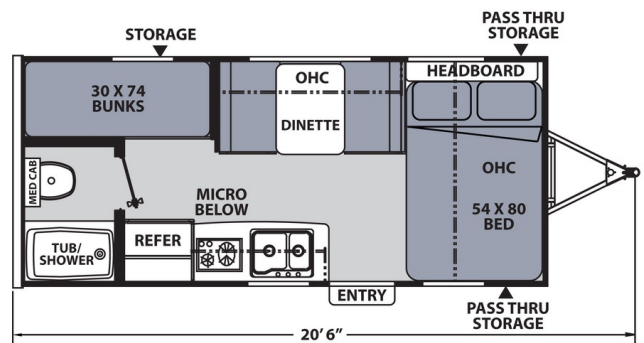

**ON ORDER UNIT**

**\$38,656.00**  
 Originally ~~\$38,656.00~~

**2025 COACHMEN APEX NANO 185 BH**

**SPECIFICATIONS**

Year	2025
Manufacturer	COACHMEN
Brand	APEX NANO
Model	185 BH
Type	Travel Trailer
Status	New
Stock #	7238
Financing Available	✘
Warranty Available	✘
Suspension	N/A
Leveling	N/A
Exterior Length	.0 ft.
Dry Weight	N/A lbs.
Sleeping Capacity	N/A person(s)
Interior Colour	WHITE
Exterior Colour	CASINO
Slideouts	N/A