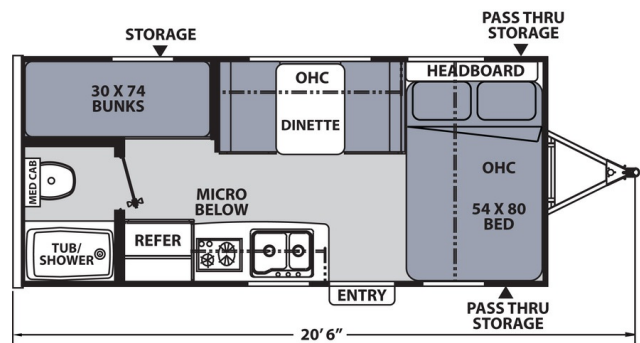

ON ORDER UNIT

\$38,656.00

Originally ~~\$38,656.00~~

2025 COACHMEN APEX NANO 185 BH

SPECIFICATIONS

Year	2025
Manufacturer	COACHMEN
Brand	APEX NANO
Model	185 BH
Type	Travel Trailer
Status	New
Stock #	7238
Financing Available	✓
Warranty Available	✓
Suspension	N/A
Leveling	N/A
Exterior Length	.0 ft.
Dry Weight	N/A lbs.
Sleeping Capacity	N/A person(s)
Interior Colour	WHITE
Exterior Colour	CASINO
Slideouts	N/A