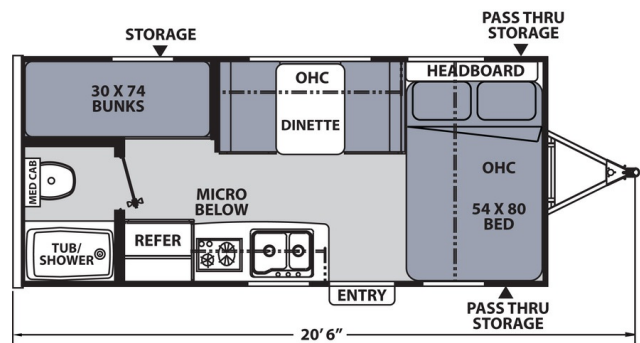

ON ORDER UNIT

\$38,656.00

Originally ~~\$38,656.00~~

2025 COACHMEN APEX NANO 185 BH

SPECIFICATIONS

Year	2025
Manufacturer	COACHMEN
Brand	APEX NANO
Model	185 BH
Type	Travel Trailer
Status	New
Stock #	7238
Financing Available	✘
Warranty Available	✘
Suspension	N/A
Leveling	N/A
Exterior Length	.0 ft.
Dry Weight	N/A lbs.
Sleeping Capacity	N/A person(s)
Interior Colour	WHITE
Exterior Colour	CASINO
Slideouts	N/A