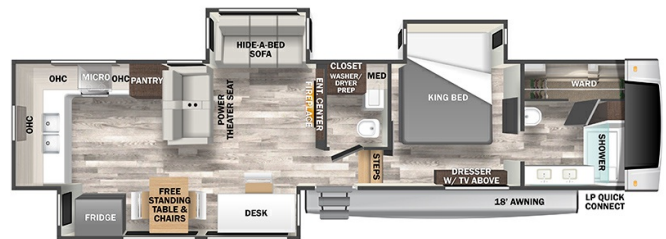

ON ORDER UNIT

2025 FOREST RIVER CEDAR CREEK 39RKB

SPECIFICATIONS

Year	2025
Manufacturer	FOREST RIVER
Brand	CEDAR CREEK
Model	39RKB
Type	Fifth Wheel
Status	New
Stock #	49804
Suspension	N/A
Leveling	N/A
Exterior Length	42.0 ft.
Dry Weight	12439 lbs.
Sleeping Capacity	N/A person(s)
Interior Colour	N/A
Exterior Colour	N/A
Slideouts	3

Disclaimer: Product information, pricing and photos are as accurate as possible and are subject to change without notice.

SELLING FEATURES

Specifications and Features:

- Length (ft): 42'0"
- Width (ft): 8'0"
- Height (ft): 13'5"
- GVWR (lbs): 18205
- Dry Weight (lbs): 12439
- Payload Capacity (lbs): 5766
- Hitch Weight (lbs): 2205
- Number Of Fresh Water Holding Tanks: 1
- Total Fresh Water Tank Capacity (gal): 57
- Number Of Gr...