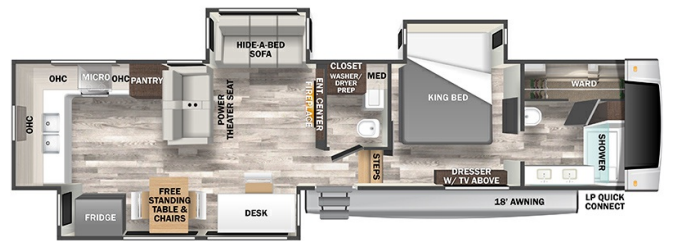

ON ORDER UNIT

2025 FOREST RIVER CEDAR CREEK 39RKB

SPECIFICATIONS

Year	2025
Manufacturer	FOREST RIVER
Brand	CEDAR CREEK
Model	39RKB
Type	Fifth Wheel
Status	New
Stock #	49802
Suspension	N/A
Leveling	N/A
Exterior Length	42.0 ft.
Dry Weight	12439 lbs.
Sleeping Capacity	4 person(s)
Interior Colour	N/A
Exterior Colour	Fiberglass
Slideouts	3

Disclaimer: Product information, pricing and photos are as accurate as possible and are subject to change without notice.

SELLING FEATURES

Specifications and Features:

- Length (ft): 42'0"
- Width (ft): 8'0"
- Height (ft): 13'5"
- GVWR (lbs): 18205
- Dry Weight (lbs): 12439
- Payload Capacity (lbs): 5766
- Hitch Weight (lbs): 2205
- Number Of Fresh Water Holding Tanks: 1
- Total Fresh Water Tank Capacity (gal): 57
- Number Of Gr...