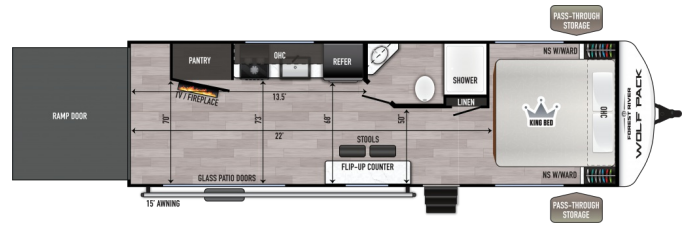

\$52,995.00

\$248 Bi-Weekly

SPECIFICATIONS

Year	2025
Manufacturer	FOREST RIVER
Brand	Wolf Pack
Model	26-13.5
Type	Toy Hauler
Status	New
Stock #	P0005
Financing Available	✓
Warranty Available	✓
Suspension	N/A
Leveling	N/A
Exterior Length	31.9 ft.
Dry Weight	6688 lbs.
Sleeping Capacity	N/A person(s)
Interior Colour	N/A
Exterior Colour	N/A
Slideouts	N/A