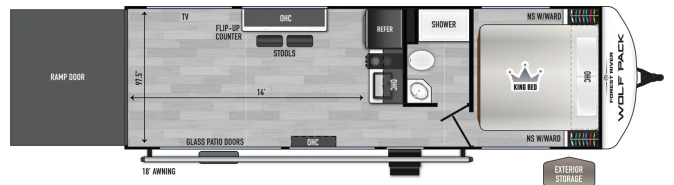

\$220 Bi-Weekly

SPECIFICATIONS

Year	2025
Manufacturer	FOREST RIVER
Brand	Wolf Pack
Model	25-14
Type	Toy Hauler
Status	New
Stock #	P3007
Financing Available	✓
Warranty Available	✓
Suspension	N/A
Leveling	N/A
Exterior Length	30.5 ft.
Dry Weight	6518 lbs.
Sleeping Capacity	N/A person(s)
Interior Colour	N/A
Exterior Colour	N/A
Slideouts	N/A

Disclaimer: Product information, pricing and photos are as accurate as possible and are subject to change without notice.

SELLING FEATURES

HITCH WEIGHT

1,125 lb.

GVWR

11,325 lb.

UVW

6,518 lb.

CCC

4,807 lb.

EXTERIOR LENGTH

30' 5"

EXTERIOR HEIGHT

TBD

EXTERIOR WIDTH

102"