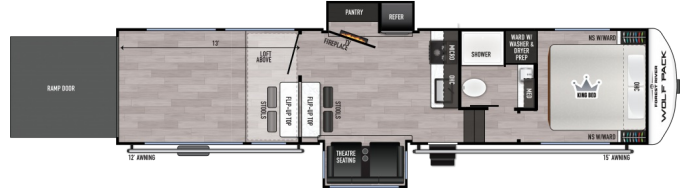

PIERSON MOTORS

mperson@piersonmotors.ca 1-519-395-2424
2065 Concession 12, Ripley, ON N0G 2R0

Local 1-519-395-2424 | Fax 1-519-395-4141 | <https://www.piersonmotors.ca/>

2025 FOREST RIVER WOLF PACK 290PACK13

$87,995.00

$443 Bi-Weekly

SPECIFICATIONS

Year	2025
Manufacturer	FOREST RIVER
Brand	WOLF PACK
Model	290PACK13
Type	Toy Hauler
Status	New
Stock #	P0002
Financing Available	✓
Warranty Available	✓
Suspension	N/A
Leveling	N/A
Exterior Length	39.5 ft.
Dry Weight	11232 lbs.
Sleeping Capacity	N/A person(s)
Interior Colour	N/A
Exterior Colour	N/A
Slideouts	N/A

WolfPack
CKF290PACK13

Disclaimer: Product information, pricing and photos are as accurate as possible and are subject to change without notice.

SELLING FEATURES

Why Choose Pierson Motors for Your 5th Wheel or Towable Toy Hauler?

At Pierson Motors, we pride ourselves on being a premier destination for 5th wheels and towable toy haulers, offering unparalleled customer service and a wide selection of top-tier RVs. Whether you're an adventure enthusiast o...

Powered by focusRV