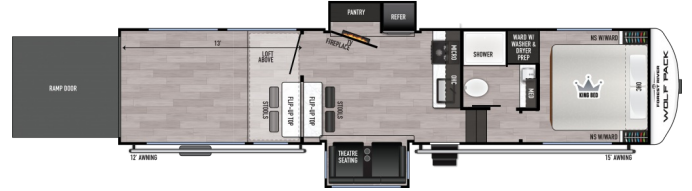

PIERSON MOTORS

mperson@piersonmotors.ca 1-519-395-2424
2065 Concession 12, Ripley, ON N0G 2R0

Local 1-519-395-2424 | Fax 1-519-395-4141 | <https://www.piersonmotors.ca/>

2025 FOREST RIVER Wolf Pack 290PACK13

$87,995.00

$412 Bi-Weekly

SPECIFICATIONS

Year	2025
Manufacturer	FOREST RIVER
Brand	Wolf Pack
Model	290PACK13
Type	Toy Hauler
Status	New
Stock #	P0002
Financing Available	✓
Warranty Available	✓
Suspension	N/A
Leveling	N/A
Exterior Length	39.5 ft.
Dry Weight	11232 lbs.
Sleeping Capacity	N/A person(s)
Interior Colour	N/A
Exterior Colour	N/A
Slideouts	N/A

WolfPack
CKF290PACK13

Disclaimer: Product information, pricing and photos are as accurate as possible and are subject to change without notice.

SELLING FEATURES

Why Choose Pierson Motors for Your 5th Wheel or Towable Toy Hauler?

At Pierson Motors, we pride ourselves on being a premier destination for 5th wheels and towable toy haulers, offering unparalleled customer service and a wide selection of top-tier RVs. Whether you're an adventure enthusiast o...

Powered by focusRV