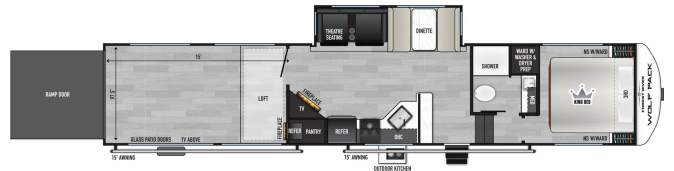

\$89,995.00

Originally \$114,530.00

SPECIFICATIONS

Year	2025
Manufacturer	FOREST RIVER
Brand	Wolf Pack
Model	350PACK15
Type	Toy Hauler
Status	New
Stock #	P2986
Financing Available	✓
Warranty Available	✓
Suspension	N/A
Leveling	N/A
Exterior Length	45.0 ft.
Dry Weight	12263 lbs.
Sleeping Capacity	N/A person(s)
Interior Colour	N/A
Exterior Colour	N/A
Slideouts	N/A