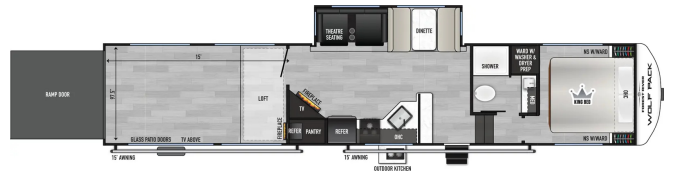

\$89,995.00

Originally \$114,530.00

\$453 Bi-Weekly

SPECIFICATIONS

Year	2025
Manufacturer	FOREST RIVER
Brand	WOLF PACK
Model	350PACK15
Type	Toy Hauler
Status	New
Stock #	P2986
Financing Available	✓
Warranty Available	✓
Suspension	N/A
Leveling	N/A
Exterior Length	45.0 ft.
Dry Weight	12263 lbs.
Sleeping Capacity	N/A person(s)
Interior Colour	N/A
Exterior Colour	N/A
Slideouts	N/A