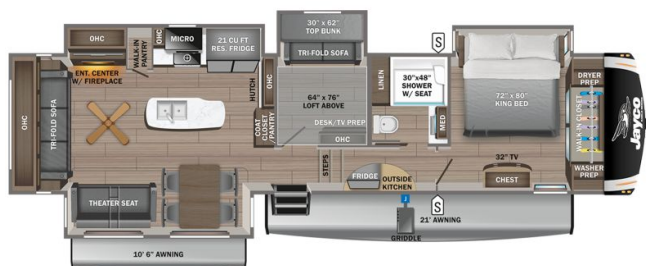

2023 JAYCO EAGLE 355MBQS

SPECIFICATIONS

Year	2023
Manufacturer	JAYCO
Brand	EAGLE
Model	355MBQS
Type	Fifth Wheel
Status	PreOwned
Stock #	22772
Financing Available	✘
Warranty Available	✘
Suspension	N/A
Leveling	N/A
Exterior Length	42.0 ft.
Dry Weight	13226 lbs.
Sleeping Capacity	9 person(s)
Interior Colour	Modern Farmhouse
Exterior Colour	White
Slideouts	4

Disclaimer: Product information, pricing and photos are as accurate as possible and are subject to change without notice.

SELLING FEATURES

Introducing the 2023 Eagle 355MBQS, from Jayco. The Eagle 355MBQS is a great way to put the worries of the work-a-day world behind you and enjoy a family retreat filled with fun and adventure. This fifth wheel sleeps up to 9 people. Inside the Eagle 355MBQS, you will find a middle bunk room provi...

OPTIONS & EQUIPMENT

- EXTERIOR KITCHEN
- ROOF LADDER
- SLIDEOUT AWNINGS
- KITCHEN ISLAND WITH SINK
- MICROWAVE
- OVEN
- 3-BURNER STOVE TOP
- FIREPLACE
- BUNK BEDS
- TRI-FOLD SOFA BED
- THEATER SEAT SOFA
- TABLE AND CHAIRS DINETTE