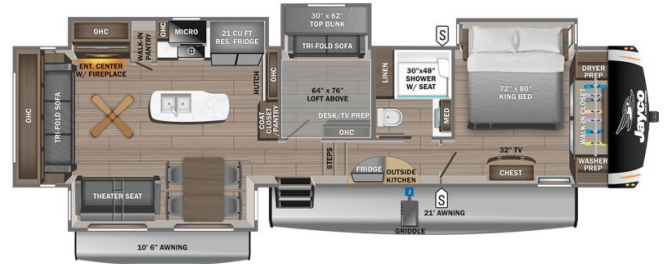

#### SPECIFICATIONS

Year	2023
Manufacturer	JAYCO
Brand	EAGLE
Model	355MBQS
Type	Fifth Wheel
Status	PreOwned
Stock #	22772
Financing Available	✘
Warranty Available	✘
Suspension	N/A
Leveling	N/A
Exterior Length	42.0 ft.
Dry Weight	13226 lbs.
Sleeping Capacity	9 person(s)
Interior Colour	Modern Farmhouse
Exterior Colour	White
Slideouts	4

#### SELLING FEATURES

Introducing the 2023 Eagle 355MBQS, from Jayco. The Eagle 355MBQS is a great way to put the worries of the work-a-day world behind you and enjoy a family retreat filled with fun and adventure. This fifth wheel sleeps up to 9 people. Inside the Eagle 355MBQS, you will find a middle bunk room provi...