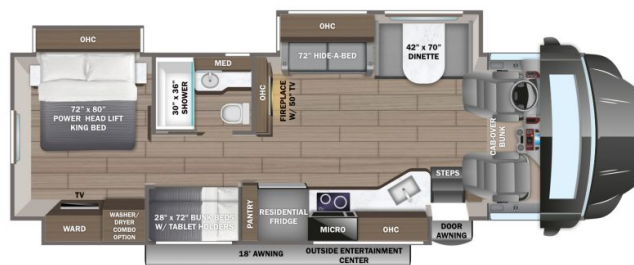

SICARD RV

sales.leads.focusrv@sicardrv.com 1-800-688-2210
7526 Regional Road 20, West Lincoln, ON L0R 2A0
Local 1-905-957-3344 | www.sicardrv.com

2025 JAYCO SENECA 37L

\$372,900.00

Originally ~~\$471,900.00~~

\$1,687 Bi-Weekly

SPECIFICATIONS

Year	2025
Manufacturer	JAYCO
Brand	SENECA
Model	37L
Type	Motorhome
Class	C
Fuel Type	DIESEL
Status	New
Stock #	22855
Financing Available	✘
Warranty Available	✘
Odometer	727 kms.
VIN	4UZADVFC7SCWC4278
Chassis	N/A
Engine	N/A
Transmission	N/A
Suspension	N/A
Leveling	N/A
Exterior Length	39.4 ft.
Dry Weight	N/A lbs.
Sleeping Capacity	9 person(s)
Interior Colour	Farmhouse Decor
Exterior Colour	Perry Paint Package
Slideouts	3

Disclaimer: Product information, pricing and photos are as accurate as possible and are subject to change without notice.

SELLING FEATURES

Introducing the 2025 Seneca 37L from Jayco. You will feel comfortably at home in the Seneca 37L. This C class motorhome sleeps up to 10 people. The Seneca 37L rides on a Freightliner S2RV Plus chassis, powered by a Cummins ISB 6.7L 360HP engine with an Allison 3000 MH automatic transmission. Insi...

OPTIONS & EQUIPMENT

- CANADIAN STANDARDS
- TRAV'LER CANADIAN SHAW SATELLITE SYSTEM
- CUSTOMER VALUE PACKAGE
- FARMHOUSE DECOR
- PERRY PAINT PACKAGE
- WASHER AND DRYER COMBINATION
- SLIDEOUT TRAY W/ELECTRIC COOLER IN BASEMENT
- BLACKOUT APPEARANCE