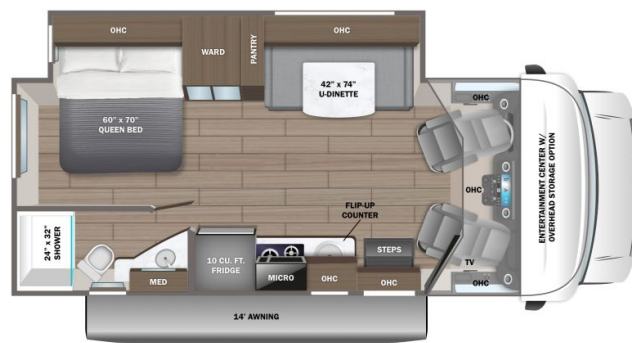

SICARD RV

sales.leads.focusrv@sicardrv.com 1-800-688-2210
7526 Regional Road 20, West Lincoln, ON L0R 2A0
Local 1-905-957-3344 | www.sicardrv.com

2025 JAYCO MELBOURNE 24L

SPECIFICATIONS

Year	2025
Manufacturer	JAYCO
Brand	MELBOURNE
Model	24L
Type	Motorhome
Class	C
Fuel Type	DIESEL
Status	New
Stock #	22860
Financing Available	✘
Warranty Available	✘
Odometer	675 kms.
VIN	W1X8N33Y9RN291878
Chassis	N/A
Engine	N/A
Transmission	N/A
Suspension	N/A
Leveling	N/A
Exterior Length	25.2 ft.
Dry Weight	N/A lbs.
Sleeping Capacity	6 person(s)
Interior Colour	Ashbrook Decor
Exterior Colour	White
Slideouts	1

Disclaimer: Product information, pricing and photos are as accurate as possible and are subject to change without notice.

SELLING FEATURES

Introducing the 2025 Melbourne 24L from Jayco. The Melbourne 24L fits your needs and makes your journey just as enjoyable as your destination. This C class motorhome sleeps up to 6 people. The Melbourne 24L rides on a Mercedes-Benz 3500 chassis, powered by a 211P 2L V4 Twin Turbo diesel engine wi...