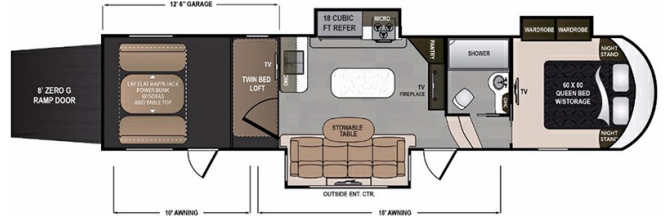

2019 DUTCHMEN VOLTAGE 3655

MSRP \$109,980.00

\$462 Bi-Weekly

\$0 down @ 7.99% APR for 60/180 months

(\$37,817 C.O.B.) O.A.C.

Woody's Price \$99,980.00

SPECIFICATIONS

Year	2019
Manufacturer	DUTCHMEN
Brand	VOLTAGE
Model	3655
Type	Toy Hauler
Status	PreOwned
Stock #	49799
Financing Available	✓
Warranty Available	For Purchase
Suspension	N/A
Leveling	N/A
Exterior Length	39.3 ft.
Dry Weight	13464 lbs.
Sleeping Capacity	7 person(s)
Interior Colour	N/A
Exterior Colour	Fiberglass
Slideouts	3

Disclaimer: Product information, pricing and photos are as accurate as possible and are subject to change without notice.

SELLING FEATURES

Specifications and Features:

- Length (ft): 39'4"
- Width (ft): 8'6"
- Height (ft): 13'4"
- Dry Weight (lbs): 13464
- Payload Capacity (lbs): 3336
- Hitch Weight (lbs): 2801
- Number Of Fresh Water Holding Tanks: 1
- Total Fresh Water Tank Capacity (gal): 160
- Number Of Gray Water Holding Ta...