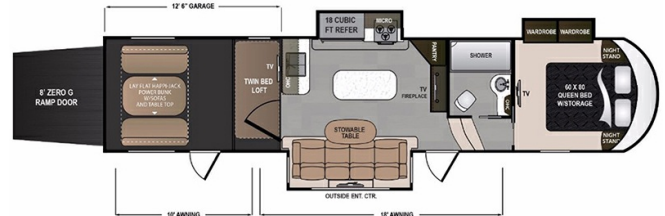

2019 DUTCHMEN VOLTAGE 3655

MSRP \$109,980.00

\$462 Bi-Weekly

\$0 down @ 7.99% APR for 60/180 months

(\$37,817 C.O.B.) O.A.C.

Woody's Price \$99,980.00

SPECIFICATIONS

Year	2019
Manufacturer	DUTCHMEN
Brand	VOLTAGE
Model	3655
Type	Toy Hauler
Status	PreOwned
Stock #	49799
Financing Available	✓
Warranty Available	For Purchase
Suspension	N/A
Leveling	N/A
Exterior Length	39.3 ft.
Dry Weight	13464 lbs.
Sleeping Capacity	7 person(s)
Interior Colour	N/A
Exterior Colour	Fiberglass
Slideouts	3

Disclaimer: Product information, pricing and photos are as accurate as possible and are subject to change without notice.

SELLING FEATURES

Specifications and Features:

- Length (ft): 39'4"
- Width (ft): 8'6"
- Height (ft): 13'4"
- Dry Weight (lbs): 13464
- Payload Capacity (lbs): 3336
- Hitch Weight (lbs): 2801
- Number Of Fresh Water Holding Tanks: 1
- Total Fresh Water Tank Capacity (gal): 160
- Number Of Gray Water Holding Ta...