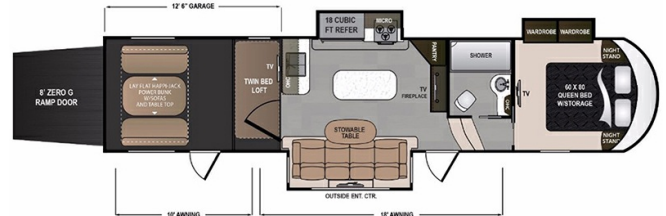

2019 DUTCHMEN VOLTAGE 3655

MSRP \$109,980.00

\$480 Bi-Weekly

\$0 down @ 7.99% APR for 60/168 months

(\$37,308 C.O.B.) O.A.C.

Woody's Price \$99,980.00

SPECIFICATIONS

Year	2019
Manufacturer	DUTCHMEN
Brand	VOLTAGE
Model	3655
Type	Toy Hauler
Status	PreOwned
Stock #	49799
Financing Available	✓
Warranty Available	For Purchase
Suspension	N/A
Leveling	N/A
Exterior Length	39.3 ft.
Dry Weight	13464 lbs.
Sleeping Capacity	7 person(s)
Interior Colour	N/A
Exterior Colour	Fiberglass
Slideouts	3

Disclaimer: Product information, pricing and photos are as accurate as possible and are subject to change without notice.

SELLING FEATURES

Specifications and Features:

- Length (ft): 39'4"
- Width (ft): 8'6"
- Height (ft): 13'4"
- Dry Weight (lbs): 13464
- Payload Capacity (lbs): 3336
- Hitch Weight (lbs): 2801
- Number Of Fresh Water Holding Tanks: 1
- Total Fresh Water Tank Capacity (gal): 160
- Number Of Gray Water Holding Ta...