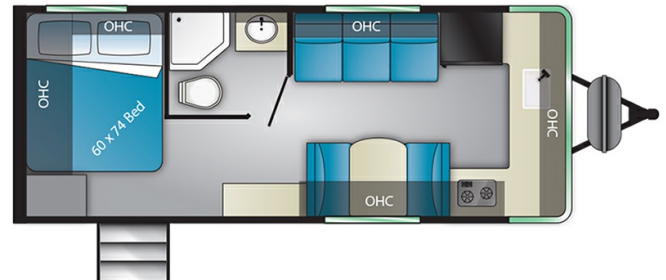

Disclaimer: Product information, pricing and photos are as accurate as possible and are subject to change without notice.

SELLING FEATURES

Specifications and Features:

- Length (ft): 23'8"
- Width (ft): 8'0"
- Interior Height (ft): 6'10"
- GVWR (lbs): 5700
- Dry Weight (lbs): 4708
- Hitch Weight (lbs): 710
- Number Of Fresh Water Holding Tanks: 1
- Total Fresh Water Tank Capacity (gal): 41
- Number Of Gray Water Holding Tanks: 1...