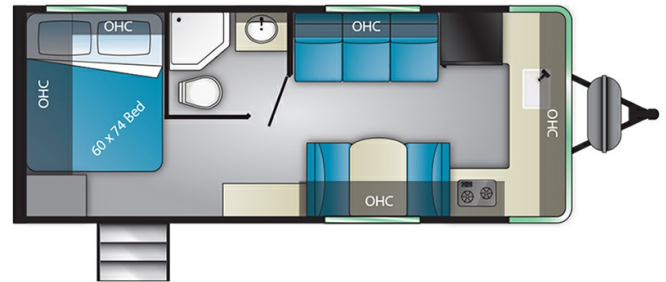

Disclaimer: Product information, pricing and photos are as accurate as possible and are subject to change without notice.

SELLING FEATURES

Specifications and Features:

- Length (ft): 23'8"
- Width (ft): 8'0"
- Interior Height (ft): 6'10"
- GVWR (lbs): 5700
- Dry Weight (lbs): 4708
- Hitch Weight (lbs): 710
- Number Of Fresh Water Holding Tanks: 1
- Total Fresh Water Tank Capacity (gal): 41
- Number Of Gray Water Holding Tanks: 1...