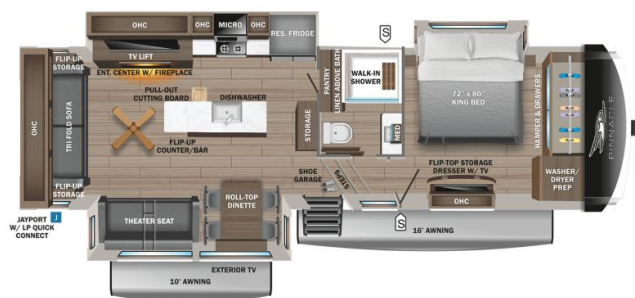

Originally ~~\$189,950.00~~

\$647 Bi-Weekly

SPECIFICATIONS

| | |
|---------------------|-------------------|
| Year | 2025 |
| Manufacturer | JAYCO |
| Brand | PINNACLE |
| Model | 32RLTS |
| Type | Fifth Wheel |
| Status | New |
| Stock # | 22848 |
| Financing Available | ✘ |
| Warranty Available | ✘ |
| Suspension | N/A |
| Leveling | N/A |
| Exterior Length | 36.5 ft. |
| Dry Weight | 14151 lbs. |
| Sleeping Capacity | 4 person(s) |
| Interior Colour | Vintage Farmhouse |
| Exterior Colour | White |
| Slideouts | 3 |

Disclaimer: Product information, pricing and photos are as accurate as possible and are subject to change without notice.

SELLING FEATURES

Introducing the 2025 Pinnacle 32RLTS, made by Jayco. This fifth wheel provides you with all of the comforts you need and sleeps up to 4 people. Inside this Pinnacle 32RLTS, you will find a tri-fold sofa that converts to another bed for an additional sleeping space when needed. Included with this ...