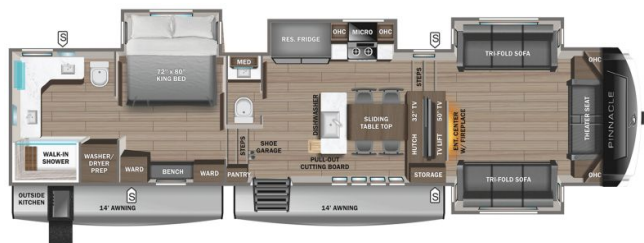

### SPECIFICATIONS

Year	2025
Manufacturer	JAYCO
Brand	PINNACLE
Model	38FLGS
Type	Fifth Wheel
Status	New
Stock #	22850
Financing Available	✘
Warranty Available	✘
Suspension	N/A
Leveling	N/A
Exterior Length	44.5 ft.
Dry Weight	16035 lbs.
Sleeping Capacity	6 person(s)
Interior Colour	Vintage Farmhouse
Exterior Colour	White
Slideouts	4