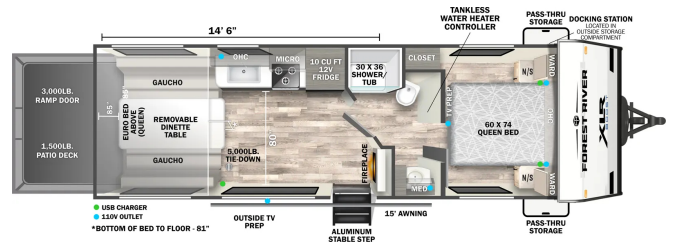

### SPECIFICATIONS

Year	2025
Manufacturer	FOREST RIVER
Brand	XLR BOOST
Model	2514B
Type	Toy Hauler
Status	New
Stock #	25XL001
Financing Available	✓
Warranty Available	✓
Suspension	N/A
Leveling	Scissor
Exterior Length	29.0 ft.
Dry Weight	6813 lbs.
Sleeping Capacity	6 person(s)
Interior Colour	N/A
Exterior Colour	Fiberglass
Slideouts	N/A