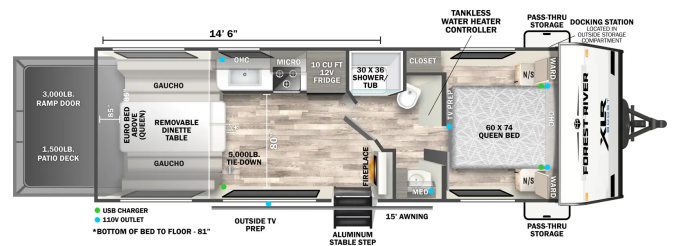

### SPECIFICATIONS

Year	2025
Manufacturer	FOREST RIVER
Brand	XLR BOOST
Model	2514B
Type	Toy Hauler
Status	New
Stock #	25XL001
Financing Available	✓
Warranty Available	✓
Suspension	N/A
Leveling	Scissor
Exterior Length	29.0 ft.
Dry Weight	6813 lbs.
Sleeping Capacity	6 person(s)
Interior Colour	N/A
Exterior Colour	Fiberglass
Slideouts	N/A

### SELLING FEATURES

2025 Forest River XLR Boost 2514B - The Ultimate Adventure-Ready Toy Hauler

The 2025 Forest River XLR Boost 2514B is more than just a toy hauler—it's a rugged yet refined powerhouse built for adventure enthusiasts who demand comfort, functionality, and top-tier performance. With a 29-foot exte...