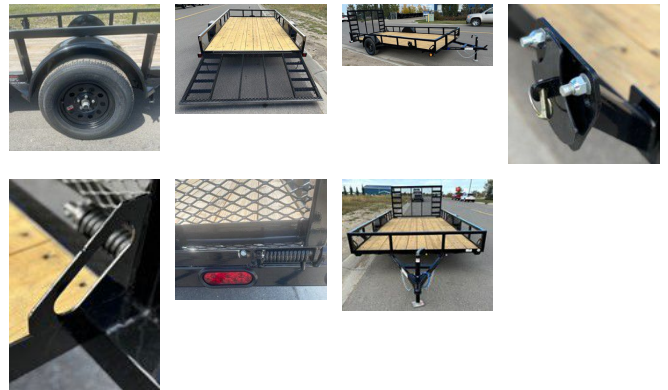

2025 LOAD TRAIL SINGLE AXLE SERIES 3500 LB SA14

SPECIFICATIONS

Year	2025
Manufacturer	LOAD TRAIL
Brand	SINGLE AXLE SERIES 3500 LB
Model	SA14
Type	Utility Trailer
Status	New
Stock #	336068
Financing Available	✘
Warranty Available	✘
Location	High River
Exterior Length	14.0 ft. (168 inches)
GVWR	N/A lbs.
Exterior Width	6.50 ft. (78 inches)
Colour	Black

Disclaimer: Product information, pricing and photos are as accurate as possible and are subject to change without notice.

SELLING FEATURES

2025 SINGLE AXLE UTILITY TRAILER 14 FT W/GATE/SIDE RAMPS (3500LBS GVW)

83" X 14FT W/ADDITIONAL OPTIONS:

- 2" CAST A-FRAME COUPLER W/LOCKING MECHANISM
- L.E.D. LIGHT PACKAGE
- SPARE TIRE MOUNT - w/locking mechanism, prevents theft
- REAR 4FT FOLD UP GATE/RAMP (SQUARE TUBING FRAME WITH ME...