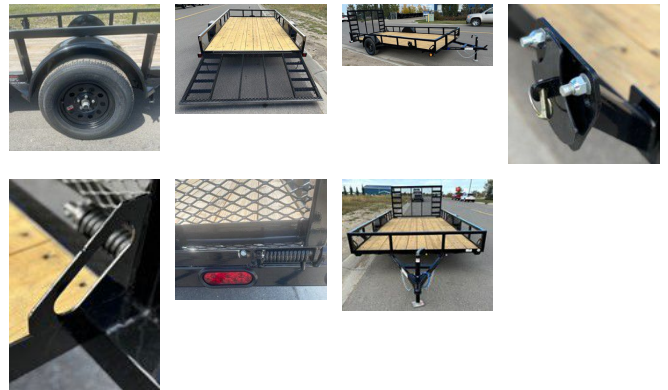

**2025 LOAD TRAIL SINGLE AXLE SERIES 3500 LB SA14**

**SPECIFICATIONS**

Year	2025
Manufacturer	LOAD TRAIL
Brand	SINGLE AXLE SERIES 3500 LB
Model	SA14
Type	Utility Trailer
Status	New
Stock #	335828
Financing Available	✘
Warranty Available	✘
Location	High River
Exterior Length	14.0 ft. (168 inches)
GVWR	N/A lbs.
Exterior Width	6.50 ft. (78 inches)
Colour	Black

Disclaimer: Product information, pricing and photos are as accurate as possible and are subject to change without notice.

**SELLING FEATURES**

**2025 SINGLE AXLE UTILITY TRAILER 14 FT W/GATE/SIDE RAMPS (3500LBS GVW)**

**83" X 14FT W/ADDITIONAL OPTIONS:**

- 2" CAST A-FRAME COUPLER W/LOCKING MECHANISM
- L.E.D. LIGHT PACKAGE
- SPARE TIRE MOUNT - w/locking mechanism, prevents theft
- REAR 4FT FOLD UP GATE/RAMP (SQUARE TUBING FRAME WITH ME...