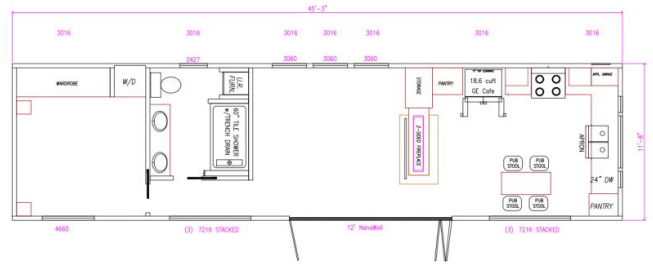

Year	2025
Manufacturer	KROPF
Brand	CANADIAN ELDORADO
Model	6450
Type	Park Model
Status	New
Stock #	22844
Financing Available	✘
Warranty Available	✘
Suspension	N/A
Leveling	N/A
Exterior Length	45.3 ft.
Dry Weight	N/A lbs.
Sleeping Capacity	N/A person(s)
Interior Colour	N/A
Exterior Colour	N/A
Slideouts	N/A

Disclaimer: Product information, pricing and photos are as accurate as possible and are subject to change without notice.

SELLING FEATURES

Introducing the 2025 Canadian Eldorado 6450, from Kropf. The Canadian Eldorado 6450 has plenty of interior living space. This park model home sleeps up to 2 people. Inside the Canadian Eldorado 6450, you will find a spacious front kitchen area as well as a stylish middle living area. All Canadian...

OPTIONS & EQUIPMENT

- BLACK WINDOW PACKAGE
- 12' NANAWALL
- CAFE BLACK KITCHEN APPLIANCE PACKAGE
- UPRIGHT FURNACE
- 24" DISHWASHER
- NTA SEAL

Powered by focusRV