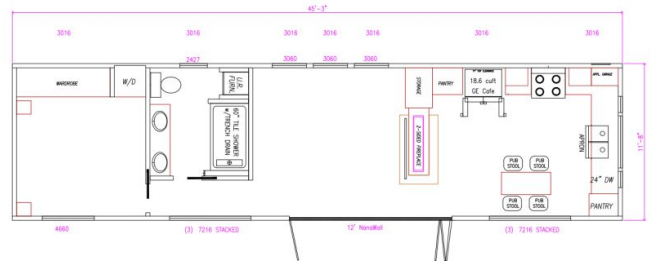

SICARD RV

sales.leads.focusrv@sicardrv.com 1-800-688-2210
7526 Regional Road 20, West Lincoln, ON L0R 2A0
Local 1-905-957-3344 | www.sicardrv.com

2025 KROPF CANADIAN ELDORADO 6450

SPECIFICATIONS

Year	2025
Manufacturer	KROPF
Brand	CANADIAN ELDORADO
Model	6450
Type	Park Model
Status	New
Stock #	22844
Financing Available	✘
Warranty Available	✘
Suspension	N/A
Leveling	N/A
Exterior Length	45.3 ft.
Dry Weight	N/A lbs.
Sleeping Capacity	3 person(s)
Interior Colour	Brown
Exterior Colour	Green / Brown
Slideouts	N/A

Disclaimer: Product information, pricing and photos are as accurate as possible and are subject to change without notice.

SELLING FEATURES

Introducing the 2025 Canadian Eldorado 6450, from Kropf. The Canadian Eldorado 6450 has plenty of interior living space. This park model home sleeps up to 2 people. Inside the Canadian Eldorado 6450, you will find a spacious front kitchen area as well as a stylish middle living area. All Canadian...

OPTIONS & EQUIPMENT

- BLACK WINDOW PACKAGE
- 12' NANAWALL
- CAFE BLACK KITCHEN APPLIANCE PACKAGE
- UPRIGHT FURNACE
- 24" DISHWASHER
- NTA SEAL

Powered by focusRV