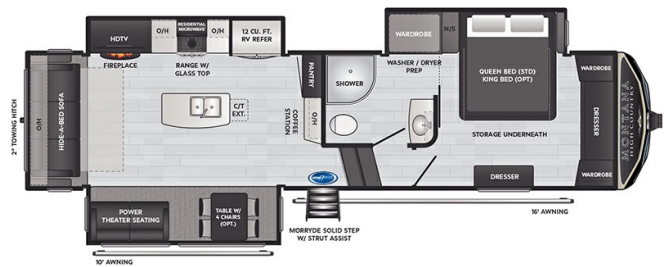

CONSIGNMENT UNIT

2021 KEYSTONE MONTANA HIGH COUNTRY 294RL

SPECIFICATIONS

Year	2021
Manufacturer	KEYSTONE
Brand	MONTANA HIGH COUNTRY
Model	294RL
Type	Fifth Wheel
Status	PreOwned
Stock #	U742469
Suspension	N/A
Leveling	N/A
Exterior Length	34.0 ft.
Dry Weight	11035 lbs.
Sleeping Capacity	6 person(s)
Interior Colour	N/A
Exterior Colour	Fiberglass
Slideouts	3

Disclaimer: Product information, pricing and photos are as accurate as possible and are subject to change without notice.

SELLING FEATURES

Specifications and Features:

- Length (ft): 34'0"
- Width (ft): 8'0"
- Height (ft): 13'4"
- GVWR (lbs): 14300
- Dry Weight (lbs): 11035
- Payload Capacity (lbs): 3265
- Hitch Weight (lbs): 2300
- Number Of Fresh Water Holding Tanks: 1
- Total Fresh Water Tank Capacity (gal): 66
- Number Of Gr...