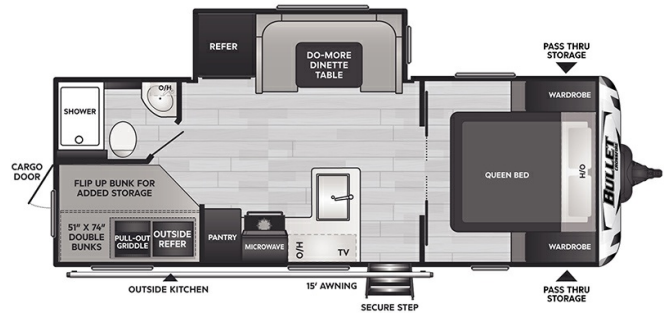

SPECIAL UNIT

2025 KEYSTONE BULLET CROSSFIRE 2290BH

SPECIFICATIONS

Year	2025
Manufacturer	KEYSTONE
Brand	BULLET CROSSFIRE
Model	2290BH
Type	Travel Trailer
Status	New
Stock #	T000020
Suspension	N/A
Leveling	N/A
Exterior Length	26.8 ft.
Dry Weight	5412 lbs.
Sleeping Capacity	8 person(s)
Interior Colour	N/A
Exterior Colour	Fiberglass
Slideouts	1

Disclaimer: Product information, pricing and photos are as accurate as possible and are subject to change without notice.

SELLING FEATURES

Specifications and Features:

- Length (ft): 26'10"
- Width (ft): 8'0"
- Height (ft): 10'8"
- GVWR (lbs): 7000
- Dry Weight (lbs): 5412
- Payload Capacity (lbs): 2185
- Hitch Weight (lbs): 610
- Number Of Fresh Water Holding Tanks: 1
- Total Fresh Water Tank Capacity (gal): 54
- Number Of Gray...