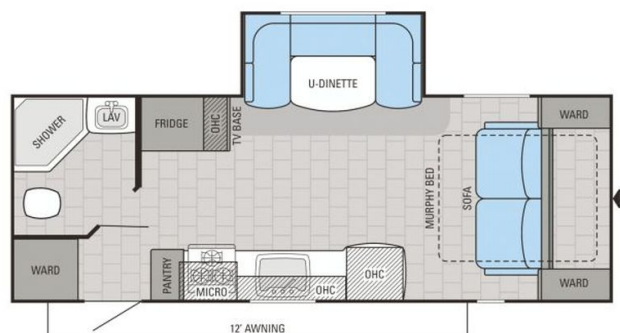

\$126 Bi-Weekly

2016 JAYCO JAY FEATHER 23RBM

SPECIFICATIONS

Year	2016
Manufacturer	JAYCO
Brand	JAY FEATHER
Model	23RBM
Type	Travel Trailer
Status	PreOwned
Stock #	22839
Financing Available	✘
Warranty Available	✘
Suspension	N/A
Leveling	N/A
Exterior Length	26.3 ft.
Dry Weight	4822 lbs.
Sleeping Capacity	4 person(s)
Interior Colour	Meadow
Exterior Colour	Gray / White
Slideouts	1

Disclaimer: Product information, pricing and photos are as accurate as possible and are subject to change without notice.

SELLING FEATURES

Introducing the 2016 Jay Feather 23RBM, from Jayco. The Jay Feather 23RBM contains everything you will need to make traveling effortless and straightforward. This travel trailer sleeps up to 4 people. Inside the Jay Feather 23RBM, you will find a U-shaped bench dinette that converts into a bed pr...