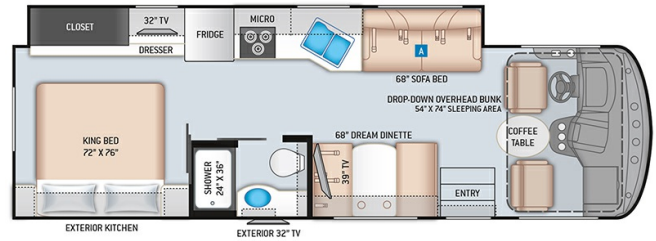

WOODY'S RV WORLD CALGARY

weleads@woodysrvcalgary.dsmmessage.com 1-866-383-2727

11700 - 29th Street SE, Calgary, AB T2Z 3W9

Local 1-403-258-2727 | Fax 1-403-279-7444 | <https://www.woodysrv.com/>

2023 THOR MOTOR COACH HURRICANE 29M

MSRP $165,980.00

$569 Bi-Weekly

$10,000 down @ 7.99% APR for 60/240 months ($55,516 C.O.B.) O.A.C.

Woody's Price $149,980.00

SPECIFICATIONS

Year	2023
Manufacturer	THOR MOTOR COACH
Brand	HURRICANE
Model	29M
Type	Motorhome
Class	A
Fuel Type	Gas
Status	PreOwned
Stock #	49435A
Financing Available	✓
Warranty Available	For Purchase
Odometer	8500 kms.
VIN	1F65F5DN6N0A07777
Chassis	Ford F53
Engine	350HP V8
Transmission	AUTO
Suspension	N/A
Leveling	N/A
Exterior Length	30.9 ft.
Dry Weight	18000 lbs.
Sleeping Capacity	8 person(s)
Interior Colour	N/A
Exterior Colour	Fiberglass
Slideouts	1

Disclaimer: Product information, pricing and photos are as accurate as possible and are subject to change without notice.

SELLING FEATURES

Specifications and Features:

- Chassis Brand: Ford
- Engine Type: V8
- Chassis Model: F53
- Cylinders: 8
- Horsepower (bhp): 350
- Torque (Ft Lbs): 468
- Fuel Type: Gas
- Transmission Brand: TorqShift
- Transmission Type: Automatic
- Number Of Speeds: 6
- Driveline Type: 4X2
- Length (ft): 30...

OPTIONS & EQUIPMENT

- FIBREGLASS SIDING
- GRAPHICS
- SLIDE TOPPERS
- HYDRAULIC LEVELING SYSTEM
- AUTO LEVELING SYSTEM
- 1X POWER AWNING
- AIR CONDITIONING
- 1X PROPANE FURNACE
- GAS / ELECTRIC WATER HEATER
- DUAL PANE WINDOWS