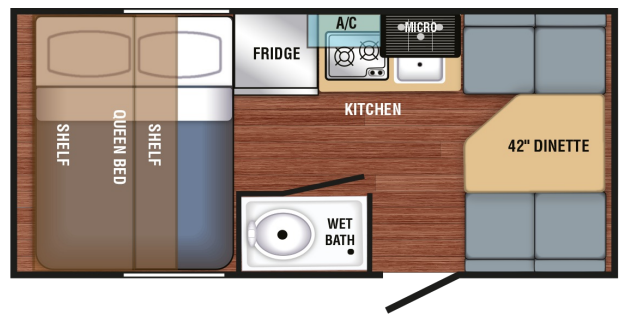

CLEARANCE UNIT

\$23,900.00

Originally \$27,544.30

\$112 Bi-Weekly

2025 BONTRAGER OUTDOORS STANDARD 17FD

SPECIFICATIONS

Year	2025
Manufacturer	BONTRAGER OUTDOORS
Brand	STANDARD
Model	17FD
Type	Teardrop Trailer
Status	New
Stock #	FD7372
Financing Available	✓
Warranty Available	✓
Suspension	N/A
Leveling	Manual
Exterior Length	18.0 ft.
Dry Weight	2180 lbs.
Sleeping Capacity	4 person(s)
Interior Colour	N/A
Exterior Colour	Fibreglass
Slideouts	N/A

Disclaimer: Product information, pricing and photos are as accurate as possible and are subject to change without notice.

SELLING FEATURES

Lightweight couples teardrop trailer!

Features:

- Sleeps four - front queen bed and dinette table to converts to a bed
- Kitchen includes fridge/freezer, microwave and cooktop
- Bathroom with shower and toilet
- Stereo with indoor and outdoor speakers
- Furnace and A/C
- Includes deep cycle marine battery and propane tank
- Dry weight of 2,180 lbs