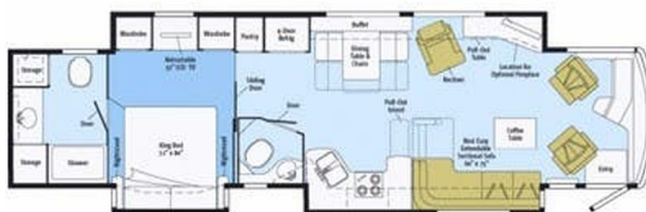

SICARD RV

sales.leads.focusrv@sicardrv.com 1-800-688-2210
7526 Regional Road 20, West Lincoln, ON L0R 2A0
Local 1-905-957-3344 | www.sicardrv.com

2012 WINNEBAGO TOUR 42QD

SPECIFICATIONS

Year	2012
Manufacturer	WINNEBAGO
Brand	TOUR
Model	42QD
Type	Motorhome
Class	A
Fuel Type	DIESEL
Status	PreOwned
Stock #	22828
Financing Available	✘
Warranty Available	✘
Odometer	76016 kms.
VIN	4UZFCUCY9CCBS8605
Chassis	N/A
Engine	N/A
Transmission	N/A
Suspension	N/A
Leveling	N/A
Exterior Length	42.8 ft.
Dry Weight	N/A lbs.
Sleeping Capacity	4 person(s)
Interior Colour	Apollo
Exterior Colour	Autumn Frost
Slideouts	3

Disclaimer: Product information, pricing and photos are as accurate as possible and are subject to change without notice.

SELLING FEATURES

Introducing the 2012 Tour 42QD, from Winnebago. The Tour 42QD gives you everything you'd want out of a diesel pusher. This A class motorhome sleeps up to 4 people. The Tour 42QD rides on a Freightliner chassis, powered by a 450HP cummins engine with a 6 speed Allison transmission. Inside t...

OPTIONS & EQUIPMENT

- WASHER AND DRYER
- FIREPLACE
- TABLE AND CHAIRS DINETTE
- MICROWAVE
- 2 BURNER COOKTOP
- DISHWASHER
- POWER MOTION SOFA BED

Powered by focusRV