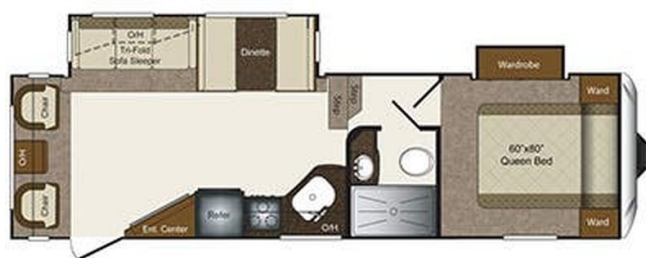

Originally \$23,900

**\$139 Bi-Weekly****2014 KEYSTONE LAREDO 270SRL****SPECIFICATIONS**

Year	2014
Manufacturer	KEYSTONE
Brand	LAREDO
Model	270SRL
Type	Fifth Wheel
Status	PreOwned
Stock #	22829
Financing Available	✘
Warranty Available	✘
Suspension	N/A
Leveling	N/A
Exterior Length	31.3 ft.
Dry Weight	7470 lbs.
Sleeping Capacity	4 person(s)
Interior Colour	Brown
Exterior Colour	White / Brown
Slideouts	2

**Disclaimer:** Product information, pricing and photos are as accurate as possible and are subject to change without notice.

**SELLING FEATURES**

As-is Sale. Introducing the 2014 Laredo 270SRL, from Keystone. The Laredo 270SRL contains everything you will need to make traveling effortless and straightforward. This fifth wheel sleeps up to 4 people. Inside th...

**OPTIONS & EQUIPMENT**

- SPARE TIRE
- POWER AWNING
- 3-BURNER STOVE TOP
- MICROWAVE
- OVEN
- TABLE AND CHAIRS DINETTE
- THEATER SEAT SOFA
- TRI-FOLD SOFA BED
- QUEEN BED

Powered by focusRV