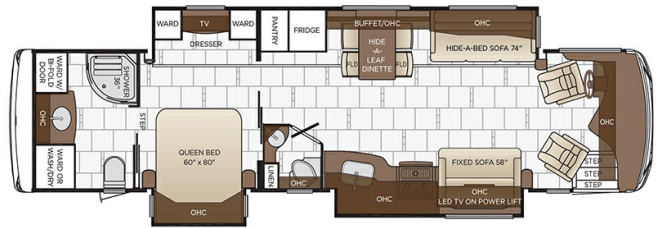

2019 NEWMAR DUTCH STAR 3736

\$399,990.00

Originally ~~\$439,895.00~~

\$1,823 Bi-Weekly

SPECIFICATIONS

Year	2019
Manufacturer	NEWMAR
Brand	DUTCH STAR
Model	3736
Type	Motorhome
Class	A
Fuel Type	Diesel
Status	PreOwned
Stock #	47835A
Odometer	29830 kms.
VIN	4UZACHFE6KCKU4830
Chassis	Freightliner XC-Series
Engine	450HP I6 Diesel Pusher
Transmission	AUTO
Suspension	N/A
Leveling	N/A
Exterior Length	37.9 ft.
Dry Weight	34500 lbs.
Sleeping Capacity	8 person(s)
Interior Colour	N/A
Exterior Colour	Fiberglass
Slideouts	3

Disclaimer: Product information, pricing and photos are as accurate as possible and are subject to change without notice.

SELLING FEATURES

Specifications and Features:

- Chassis Brand: Freightliner
- Engine Type: I6 Diesel Pusher
- Chassis Model: XC-Series
- Cylinders: 6
- Horsepower (bhp): 450
- Torque (Ft Lbs): 1250
- Fuel Type: Diesel
- Transmission Brand: Allison
- Transmission Type: Automatic
- Number Of Speeds: 6
- Driveli...