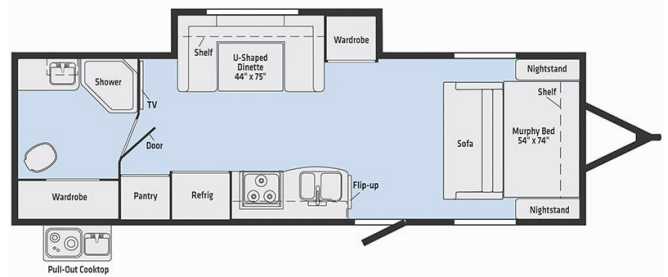

SPECIAL UNIT

\$23,995.00

2020 WINNEBAGO MINNIE 210RBS

SPECIFICATIONS

Year	2020
Manufacturer	WINNEBAGO
Brand	MINNIE
Model	210RBS
Type	Travel Trailer
Status	PreOwned
Stock #	210
Financing Available	✓
Suspension	N/A
Leveling	N/A
Exterior Length	21.0 ft.
Dry Weight	4080 lbs.
Sleeping Capacity	4 person(s)
Interior Colour	N/A
Exterior Colour	N/A
Slideouts	1