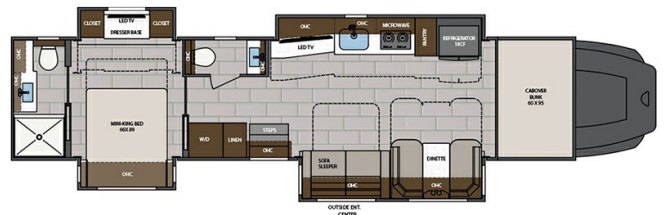

### SPECIFICATIONS

Year	2025
Manufacturer	RENEGADE
Brand	CLASSIC
Model	43CMD
Type	Motorhome
Class	C
Fuel Type	N/A
Status	New
Stock #	49777
Odometer	1956 kms.
VIN	3ALHHTDV0SSVP4983
Chassis	N/A
Engine	N/A
Transmission	N/A
Suspension	N/A
Leveling	N/A
Exterior Length	43.0 ft.
Dry Weight	N/A lbs.
Sleeping Capacity	8 person(s)
Interior Colour	N/A
Exterior Colour	Fiberglass
Slideouts	4

### SELLING FEATURES

Specifications and Features:

- Length (ft): 43'0"
- Width (ft): 8'4"
- Height (ft): 13'6"
- Interior Height (ft): 7'6"
- Towing Capacity (lbs): 30000
- Fuel Capacity (gal): 120
- Number Of Fresh Water Holding Tanks: 1
- Total Fresh Water Tank Capacity (gal): 150
- Number Of Gray Water Holding...