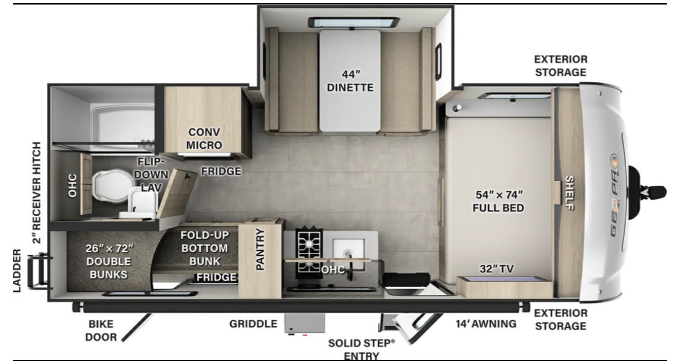

SPECIFICATIONS

Year	2025
Manufacturer	FOREST RIVER
Brand	ROCKWOOD GEO PRO
Model	20BH
Type	Travel Trailer
Status	New
Stock #	S3036233
Financing Available	✓
Warranty Available	✓
Suspension	N/A
Leveling	N/A
Exterior Length	21.2 ft.
Dry Weight	3868 lbs.
Sleeping Capacity	N/A person(s)
Interior Colour	N/A
Exterior Colour	N/A
Slideouts	N/A

Disclaimer: Product information, pricing and photos are as accurate as possible and are subject to change without notice.

SELLING FEATURES

HITCH WEIGHT: 480 lb.

UVW: 3,906 lb.

CCC: 1,092 lb.

EXTERIOR LENGTH: 21' 2"

EXTERIOR HEIGHT: 10' 0"

EXTERIOR WIDTH: 92"

FRESH WATER: 31 gal.

GRAY WATER: 27 gal.

BLACK WATER: 27 gal.

AWNING SIZE: 14'

Powered by focusRV