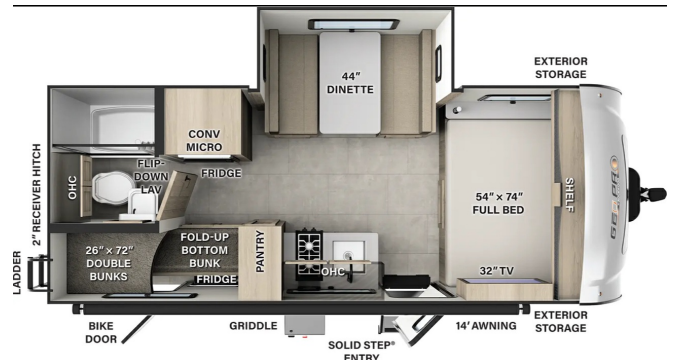

CASCADE

sales@towtallycamping.com 1-530-241-7848

2425 Cascade Blvd., Redding, CA 96003

Local 1-530-241-7848 | <https://www.towtallycamping.com/>

2025 FOREST RIVER ROCKWOOD GEO PRO 20BH

$29,492.00

Originally $42,510.55

SPECIFICATIONS

Year	2025
Manufacturer	FOREST RIVER
Brand	ROCKWOOD GEO PRO
Model	20BH
Type	Travel Trailer
Status	New
Stock #	S3036233
Financing Available	✓
Warranty Available	✓
Suspension	N/A
Leveling	N/A
Exterior Length	21.2 ft.
Dry Weight	3868 lbs.
Sleeping Capacity	N/A person(s)
Interior Colour	N/A
Exterior Colour	N/A
Slideouts	N/A

Disclaimer: Product information, pricing and photos are as accurate as possible and are subject to change without notice.

SELLING FEATURES

HITCH WEIGHT: 480 lb.

UVW: 3,906 lb.

CCC: 1,092 lb.

EXTERIOR LENGTH: 21' 2"

EXTERIOR HEIGHT: 10' 0"

EXTERIOR WIDTH: 92"

FRESH WATER: 31 gal.

GRAY WATER: 27 gal.

BLACK WATER: 27 gal.

AWNING SIZE: 14'

Powered by focusRV