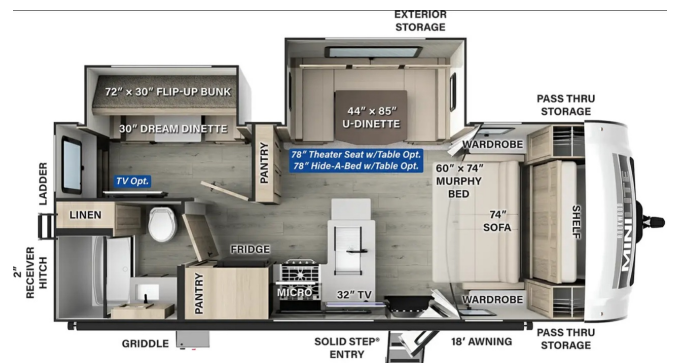

CASCADE

sales@towtallycamping.com 1-530-241-7848

2425 Cascade Blvd., Redding, CA 96003

Local 1-530-241-7848 | <https://www.towtallycamping.com/>

2025 FOREST RIVER ROCKWOOD MINI LITE 2519S

$39,992.00

Originally $58,506.45

SPECIFICATIONS

Year	2025
Manufacturer	FOREST RIVER
Brand	ROCKWOOD MINI LITE
Model	2519S
Type	Travel Trailer
Status	New
Stock #	SD461909
Financing Available	✓
Warranty Available	✓
Suspension	N/A
Leveling	N/A
Exterior Length	25.1 ft.
Dry Weight	5950 lbs.
Sleeping Capacity	N/A person(s)
Interior Colour	Sedona-Stone
Exterior Colour	White
Slideouts	N/A

Disclaimer: Product information, pricing and photos are as accurate as possible and are subject to change without notice.

SELLING FEATURES

HITCH WEIGHT: 660 lb.

UVW: 6,009 lb.

CCC: 1,651 lb.

EXTERIOR LENGTH: 25' 11"

EXTERIOR HEIGHT: TBD

EXTERIOR WIDTH: 96"

FRESH WATER: 54 gal.

GRAY WATER: 29 gal.

BLACK WATER: 29 gal.

AWNING SIZE: 18'

EXTERIOR FEATURES:

- Power Awning w/ Adjustable Rain Dum...

OPTIONS & EQUIPMENT

EXTERIOR FEATURES:

- Power Awning w/ Adjustable Rain Dump & LED Lighting
- Tinted Frameless Windows
- Magnetic Compartment Door Catches
- Exterior Battery Disconnect Switch
- Cable & Satellite Hookup
- Side Solar Prep
- Outside Griddle w/ LP Hook Up
- Friction Hinge Entrance Door with Window Shade & ScreenShot Screen Door
- Large Foldable Grab Handles (All Entrance Doors)