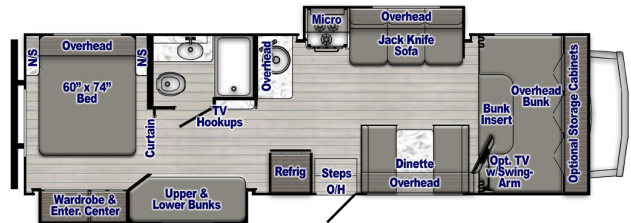

2025 GULFSTREAM CONQUEST MOTORHOME 63111C

$168,680.00

Originally $178,480.00

SPECIFICATIONS

Year	2025
Manufacturer	GULFSTREAM
Brand	CONQUEST MOTORHOME
Model	63111C
Type	Motorhome
Class	C
Fuel Type	Gas
Status	New
Stock #	53-48338
Financing Available	✓
Warranty Available	✓
Odometer	778 kms.
VIN	53-48338
Chassis	Ford E450
Engine	7.3
Transmission	AUTO
Suspension	N/A
Leveling	Electric
Exterior Length	31.1 ft.
Dry Weight	13011 lbs.
Sleeping Capacity	10 person(s)
Interior Colour	SMOKE
Exterior Colour	FIBERGLASS EXTERIOR
Slideouts	2

Disclaimer: Product information, pricing and photos are as accurate as possible and are subject to change without notice.

SELLING FEATURES

Luxury and Style that Fit a Family Budget

Conquest Motor Homes are famous for affordable family fun, of course - But more than that, they're built with a 35-year legacy of quality and innovation that promises years of unforgettable vacations and priceless memories. Think of all the places you...

OPTIONS & EQUIPMENT

Conquest LE Series

Standard Features

Chassis

- 12 500 GVWR Ford E-350
- Premium-Rated 7.3L V-8 Engine 55 Gal. Fuel Tank
- Power Door Locks & Power Windows Exterior
- EPDM Rubber Roof
- Radius Tinted Windows w/Automotive Seals
- Kitchen Window Side Cabover Window
- Basement Storage
- Magnetic Door Holders for Outside Storage Doors
- Undercoat Paint & Foam Gap Seal
- Aluminum Running Boards
- Rear Mud Flaps
- Slide-Out Topper for Slide-Out (6220 only)
- Welded Aluminum Perimeter Frame
- Radius Roof