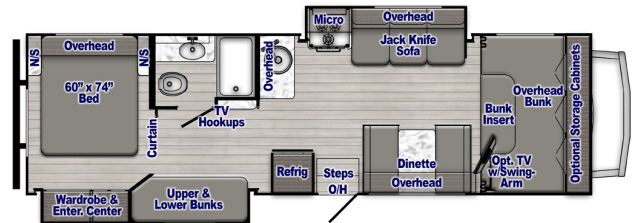

2025 GULFSTREAM CONQUEST MOTORHOME 63111C

\$168,200.00

Originally \$223,409.00

SPECIFICATIONS

Year	2025
Manufacturer	GULFSTREAM
Brand	CONQUEST MOTORHOME
Model	63111C
Type	Motorhome
Class	C
Fuel Type	Gas
Status	New
Stock #	53-48338
Financing Available	✓
Warranty Available	✓
Odometer	778 kms.
VIN	53-48338
Chassis	Ford E450
Engine	7.3
Transmission	AUTO
Suspension	N/A
Leveling	Electric
Exterior Length	31.1 ft.
Dry Weight	13011 lbs.
Sleeping Capacity	10 person(s)
Interior Colour	SMOKE
Exterior Colour	FIBERGLASS EXTERIOR
Slideouts	2