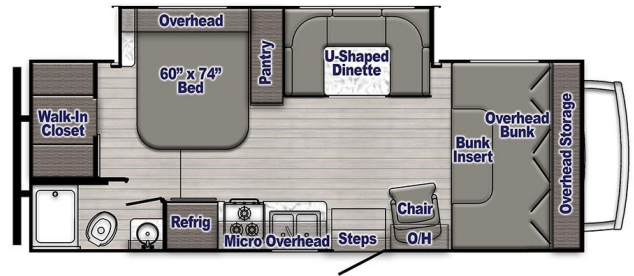

Disclaimer: Product information, pricing and photos are as accurate as possible and are subject to change without notice.

SELLING FEATURES

- GROTTO DECOR
- 7500# HITCH W/7 WAY CONNECTOR
- AUTOMATIC LEVELING JACKS
- LE CONQUEST LUXURY PACKAGE
- 4.0 ONAN GENERATOR ENCLOSED
- ELECTRIC AWNING W/LED LIGHTS
- AM/FM/RADIO W/CLOCK
- BLACK APPLIANCE PACKAGE
- UPGRADED LED LIGHTING INTERIOR/EXTERIOR
- EXTERIOR ACRYLIC GRAB HANDLE
- HI...

Bath

- Power Bath Vent
- Skydome in Shower
- Retractable Shower Door

Appliances

- Tankless Gas Water Heater w/Bypass Valve & Control Panel
- 10.2 cu. ft. 12V Double Door Refrigerator/Freezer
- 3-Burner Range w/Oven & Lighted Vent Hood
- Microwave Oven
- Fire Extinguisher
- Carbon Monoxide & LP Leak Detectors Electrical
- Solar Panel Prep
- Generator Control Switch & Hour Meter
- Cable TV Ready
- TV Antenna w/Amp Boost
- TV Hookups in Bedroom (n/a 6237LE)
- System Monitor Panel
- Overhead Reading Lights
- Satin Nickel Light Fixtures