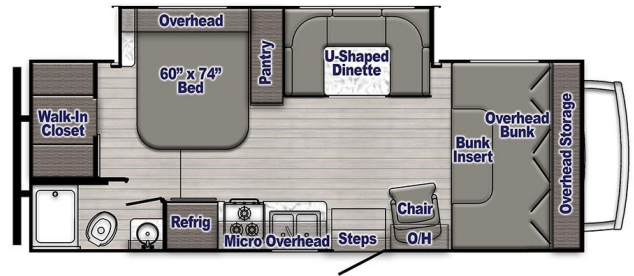

Disclaimer: Product information, pricing and photos are as accurate as possible and are subject to change without notice.

SELLING FEATURES

- GROTTO DECOR
- 7500# HITCH W/7 WAY CONNECTOR
- AUTOMATIC LEVELING JACKS
- LE CONQUEST LUXURY PACKAGE
- 4.0 ONAN GENERATOR ENCLOSED
- ELECTRIC AWNING W/LED LIGHTS
- AM/FM/RADIO W/CLOCK
- BLACK APPLIANCE PACKAGE
- UPGRADED LED LIGHTING INTERIOR/EXTERIOR
- EXTERIOR ACRYLIC GRAB HANDLE
- HIGH GLOS...