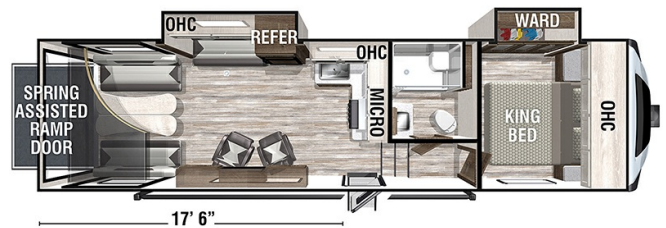

MSRP \$79,980.00

\$304 Bi-Weekly

\$0 down @ 7.99% APR for 60/204 months

(\$27,043 C.O.B.) O.A.C.

Woody's Price \$69,980.00

SPECIFICATIONS

Year	2022
Manufacturer	FOREST RIVER
Brand	XLR BOOST
Model	28DK5
Type	Toy Hauler
Status	PreOwned
Stock #	49780
Financing Available	✓
Warranty Available	For Purchase
Suspension	N/A
Leveling	N/A
Exterior Length	35.0 ft.
Dry Weight	10724 lbs.
Sleeping Capacity	8 person(s)
Interior Colour	N/A
Exterior Colour	Fiberglass
Slideouts	2

Disclaimer: Product information, pricing and photos are as accurate as possible and are subject to change without notice.

SELLING FEATURES

Specifications and Features:

- Length (ft): 35'0"
- Width (ft): 8'6"
- Height (ft): 13'2"
- Dry Weight (lbs): 10724
- Payload Capacity (lbs): 5661
- Hitch Weight (lbs): 2385
- Number Of Fresh Water Holding Tanks: 1
- Total Fresh Water Tank Capacity (gal): 102
- Number Of Gray Water Holding Ta...

OPTIONS & EQUIPMENT

- 3 BUNK BED
- SLEEPING AREA 2
- QUEEN BED
- CD/DVD PLAYER
- 2 TVS
- SIZE OF TV'S 32 INCH 50 INCH
- 2 DOOR FRIDGE
- SIZE IN CU FT 8
- SOLID SURFACE COUNTERTOPS
- CENTRAL VACUUM
- MICROWAVE
- RANGE WITH OVEN
- NIGHT SHADES
- DELUX GALLEY FAUCETS
- PORCELAIN TOILET
- EXTERIO SHOWER
- AMPLIFIED TV ANTENNA
- AWNING POWER
- ELECTRIC LANDING GEAR
- FIBERGLASS WALLS
- ROOF A/C UNITS 2
- DUCTED
- ROOF TPO

- TRUSS STYLE ROOF
- VENT COVERS
- RADIAL TIRES
- SPARE TIRE & CARRIER
- POWER 20 AMP
- SOLAR PANELS
- 5500 WATT GENERATOR GAS
- 2 SLIDE OUTS
- 12 GAL DSI WATER HEATER
- F/A FURNACE
- FANTASTIC 3 SPD EXHAUST
- GAS/ELECTRIC HOT WATER
- 2 SET OF KEYS
- PASS THROUGH STORAGE
- WATER HEATER BY-PASS
- BATTERY DISC SWITCH
- ALUMINUM WHEELS 16 SIZE
- GVWR 16385
- DRY WEIGHT 10,725 LBS
- FRESH 102 GALLONS
- GREY 80 GALLONS
- BLACK 50 GALLONS
- 17-6 INCH GARAGE
- 20 INCH AW NINC FUEL STATION
- SIDE AND BACK CAMERAS