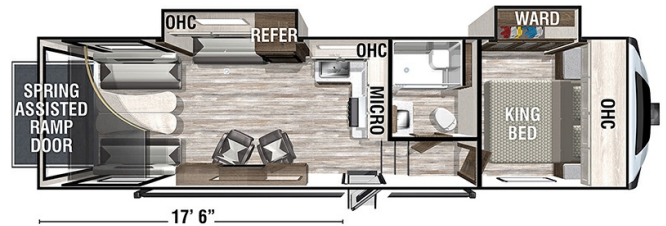

### SPECIFICATIONS

Year	2022
Manufacturer	FOREST RIVER
Brand	XLR BOOST
Model	28DK5
Type	Fifth Wheel
Status	PreOwned
Stock #	49780
Financing Available	✓
Warranty Available	For Purchase
Suspension	N/A
Leveling	N/A
Exterior Length	35.0 ft.
Dry Weight	10724 lbs.
Sleeping Capacity	8 person(s)
Interior Colour	N/A
Exterior Colour	Fiberglass
Slideouts	2

### SELLING FEATURES

Specifications and Features:

- Length (ft): 35'0"
- Width (ft): 8'6"
- Height (ft): 13'2"
- Dry Weight (lbs): 10724
- Payload Capacity (lbs): 5661
- Hitch Weight (lbs): 2385
- Number Of Fresh Water Holding Tanks: 1
- Total Fresh Water Tank Capacity (gal): 102
- Number Of Gray Water Holding Ta...

### OPTIONS & EQUIPMENT

- 3 BUNK BED
- SLEEPING AREA 2
- QUEEN BED
- CD/DVD PLAYER
- 2 TVS
- SIZE OF TV'S 32 INCH 50 INCH
- 2 DOOR FRIDGE
- SIZE IN CU FT 8
- SOLID SURFACE COUNTERTOPS
- CENTRAL VACUUM
- MICROWAVE
- RANGE WITH OVEN
- NIGHT SHADES
- DELUX GALLEY FAUCETS
- PORCELAIN TOILET
- EXTERIO SHOWER
- AMPLIFIED TV ANTENNA
- AWNING POWER
- ELECTRIC LANDING GEAR
- FIBERGLASS WALLS
- ROOF A/C UNITS 2
- DUCTED
- ROOF TPO