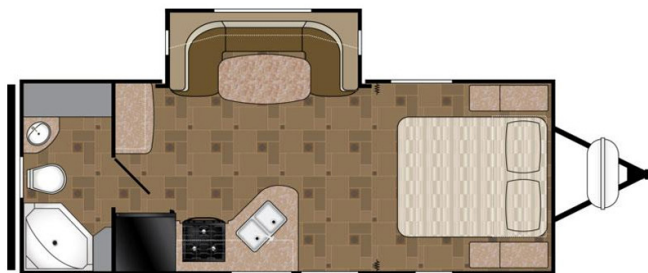

Disclaimer: Product information, pricing and photos are as accurate as possible and are subject to change without notice.

SELLING FEATURES

Specifications and Features:

- Length (ft): 26'0"
- Width (ft): 8'0"
- Height (ft): 11'2"
- Interior Height (ft): 6'8"
- GVWR (lbs): 6900
- Dry Weight (lbs): 4725
- Payload Capacity (lbs): 1530
- Hitch Weight (lbs): 540
- Number Of Fresh Water Holding Tanks: 1
- Total Fresh Water Tank Capacit...