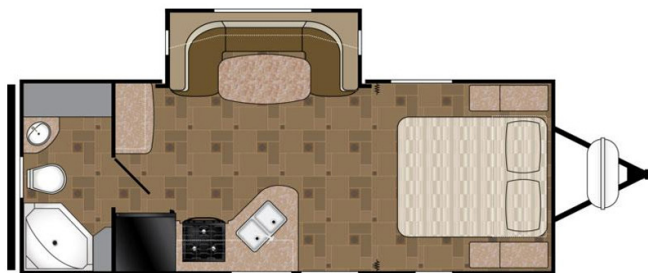

**Disclaimer:** Product information, pricing and photos are as accurate as possible and are subject to change without notice.

**SELLING FEATURES**

Specifications and Features:

- Length (ft): 26'0"
- Width (ft): 8'0"
- Height (ft): 11'2"
- Interior Height (ft): 6'8"
- GVWR (lbs): 6900
- Dry Weight (lbs): 4725
- Payload Capacity (lbs): 1530
- Hitch Weight (lbs): 540
- Number Of Fresh Water Holding Tanks: 1
- Total Fresh Water Tank Capacit...