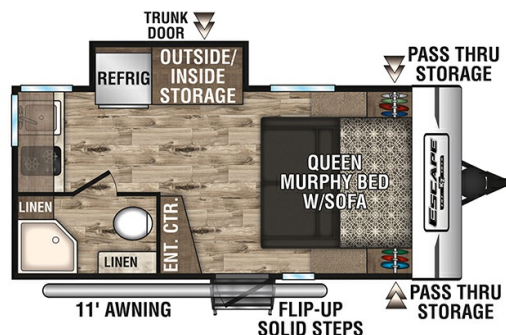

**\$16,900.00**

**2019 KZ ESCAPE E171MB**

**SPECIFICATIONS**

Year	2019
Manufacturer	KZ
Brand	ESCAPE
Model	E171MB
Type	Travel Trailer
Status	PreOwned
Stock #	RK313A
Financing Available	✘
Warranty Available	✘
Suspension	N/A
Leveling	N/A
Exterior Length	19.7 ft.
Dry Weight	3170 lbs.
Sleeping Capacity	2 person(s)
Interior Colour	N/A
Exterior Colour	Fiberglass
Slideouts	1

**Disclaimer:** Product information, pricing and photos are as accurate as possible and are subject to change without notice.

**SELLING FEATURES**

Specifications and Features:

- Length (ft): 19'8"
- Width (ft): 7'6"
- Height (ft): 9'10"
- Interior Height (ft): 6'6"
- GVWR (lbs): 4000
- Dry Weight (lbs): 3170
- Payload Capacity (lbs): 830
- Hitch Weight (lbs): 430
- Number Of Fresh Water Holding Tanks: 1
- Total Fresh Water Tank Capacity...