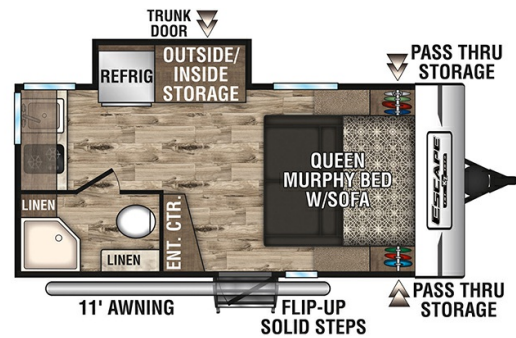

\$16,900.00

2019 KZ ESCAPE E171MB

SPECIFICATIONS

Year	2019
Manufacturer	KZ
Brand	ESCAPE
Model	E171MB
Type	Travel Trailer
Status	PreOwned
Stock #	RK313A
Financing Available	✘
Warranty Available	✘
Suspension	N/A
Leveling	N/A
Exterior Length	19.7 ft.
Dry Weight	3170 lbs.
Sleeping Capacity	2 person(s)
Interior Colour	N/A
Exterior Colour	Fiberglass
Slideouts	1

Disclaimer: Product information, pricing and photos are as accurate as possible and are subject to change without notice.

SELLING FEATURES

Specifications and Features:

- Length (ft): 19'8"
- Width (ft): 7'6"
- Height (ft): 9'10"
- Interior Height (ft): 6'6"
- GVWR (lbs): 4000
- Dry Weight (lbs): 3170
- Payload Capacity (lbs): 830
- Hitch Weight (lbs): 430
- Number Of Fresh Water Holding Tanks: 1
- Total Fresh Water Tank Capacity...