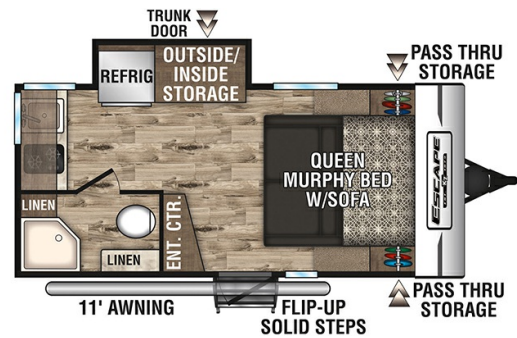

\$17,900.00

2019 KZ ESCAPE E171MB

SPECIFICATIONS

Year	2019
Manufacturer	KZ
Brand	ESCAPE
Model	E171MB
Type	Travel Trailer
Status	PreOwned
Stock #	RK313A
Financing Available	✘
Warranty Available	✘
Suspension	N/A
Leveling	N/A
Exterior Length	19.7 ft.
Dry Weight	3170 lbs.
Sleeping Capacity	2 person(s)
Interior Colour	N/A
Exterior Colour	Fiberglass
Slideouts	1

Disclaimer: Product information, pricing and photos are as accurate as possible and are subject to change without notice.

SELLING FEATURES

Specifications and Features:

- Length (ft): 19'8"
- Width (ft): 7'6"
- Height (ft): 9'10"
- Interior Height (ft): 6'6"
- GVWR (lbs): 4000
- Dry Weight (lbs): 3170
- Payload Capacity (lbs): 830
- Hitch Weight (lbs): 430
- Number Of Fresh Water Holding Tanks: 1
- Total Fresh Water Tank Capacity...