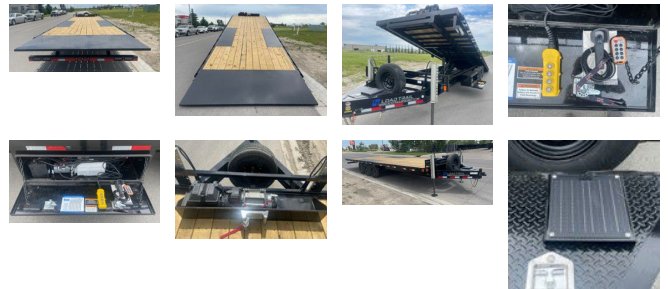

2025 LOAD TRAIL DECKOVER TILT DECK W/ POWER SERIES(21,000 LBS) PE26

SPECIFICATIONS

Year	2025
Manufacturer	LOAD TRAIL
Brand	DECKOVER TILT DECK W/ POWER SERIES(21,000 LBS)
Model	PE26
Type	Tilt Deck Trailer
Status	New
Stock #	331256
Financing Available	✘
Warranty Available	✘
Location	High River
Exterior Length	26.0 ft. (312 inches)
GVWR	N/A lbs.
Exterior Width	8.50 ft. (102 inches)
Colour	Black

Disclaimer: Product information, pricing and photos are as accurate as possible and are subject to change without notice.

SELLING FEATURES

2025 TILT DECK 26FT TRI AXLE DECKOVER EQUIPMENT TILT DECK HYDRAULIC POWER UP/POWER DOWN (21,000LBS GVW)

102" X 26FT W/ADDITIONAL OPTIONS:

- LOW PROFILE - DECK 32" HEIGHT
- L.E.D. LIGHTS, full L.E.D. light package
- SOLAR CHARGER - keeps batteries charged up
- 4 - 4" D-RINGS - on sides...

Powered by focusRV